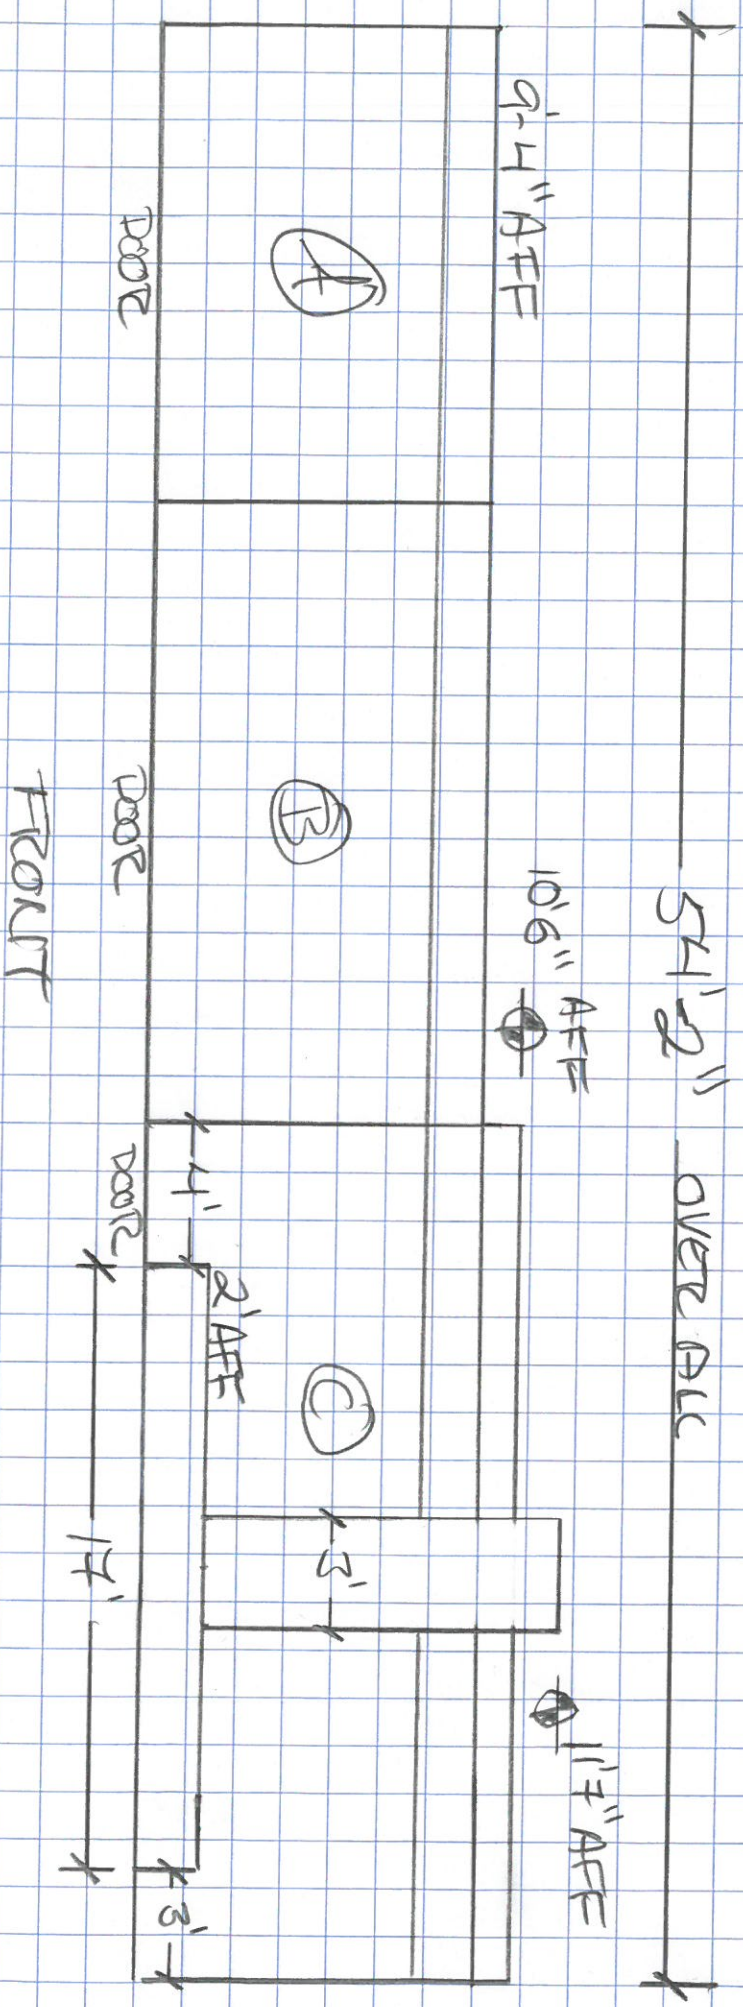

ISOTRAIC HEAD  
SPRAY BOOTH  
EXTERIOR DIMS

STOBBEL HEAD  
SERVAT BOOTH  
INTERIOR DIMS