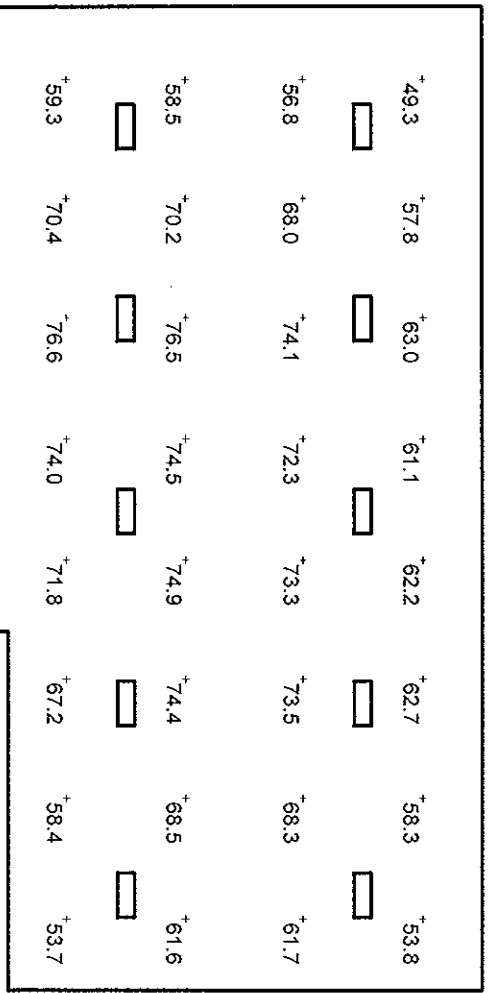

LUMINAIRE SCHEDULE

Symbol	Label	Qty	Catalog Number	Description	Lamp	File	Lumens	LLF	Watts
<input type="checkbox"/>	A	16	IBL 24L WD LP740 DLC	24L I-BEAM LED, 70 CRI WIDE DISTRIBUTION, WITHOUT LENS AND DOOR FRAME	LED	IBL_24L_WD_LP740_DLC.i.e	Absolute 0.95		265.1

STATISTICS

Description	Symbol	Avg	Max	Min	Max/Min	Avg/Min
Calc Zone #2	+	64.7 fc	76.6 fc	46.4 fc	1.7:1	1.4:1

Calculated values include direct and interreflected components.

COUNTRY SIDE CABINETS
WORK ROOM

Designer
GRAYBAR
Date
Jan 2 2014
Scale
Drawing No.