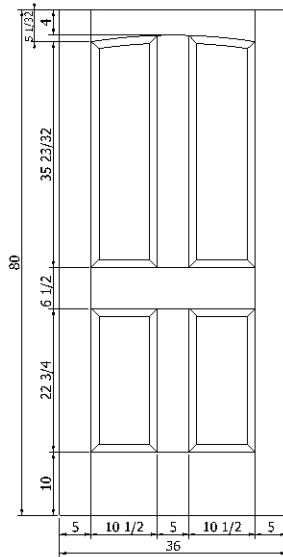

Parts List

Thickness	Wood Species	Qty	Width	Length	Piece	Memo
0			0	0		
1 3/4	Oak	4	10 21/32	28 1/2	Rail Bottom	
1 3/4	Oak	4	7 9/32	28 1/2	Lock Rail	
1 3/4	Oak	4	5 21/32	81	Stile Left	
1 3/4	Oak	4	5 21/32	81	Stile Right	
1 3/4	Oak	4	5 25/32	27 5/8	Lock Rail	
1 3/4	Oak	4	5 25/32	25 1/4	Lock Rail	
1 3/4	Oak	4	5 25/32	9 5/8	Lock Rail	
1 3/4	Oak	4	5 9/32	28 1/2	Lock Rail	
1 3/4	Oak	4	4 21/32	28 1/2	Rail Top	

Panels List

2	Oak	8	12 1/4	26 7/8	Raised 2"	
2	Oak	8	12 1/4	24 1/2	Raised 2"	
2	Oak	8	12 1/4	8 7/8	Raised 2"	

Hardware List (Sorted By Accessory)

QTY	Description	Memo

<p>Unit Details Project Name: Interior Doors Project #: 0020 Unit #: 01 Qty: 4</p>	<p>Dimensions: 36 x 80 Delivery Notes: Shipping your new windows/doors is easy with the Windows e-Store. Please allow 10 days to 3 weeks for delivery to the nearest distribution center to your zip code.</p>	<p>Wally Bergen / WB SysTech +1 (706) 621-2106 https://www.wbsystem.com Powered by EZ-WinDoor</p>	
--	--	---	---

Parts List

Thickness	Wood Species	Qty	Width	Length	Piece	Memo
0			0	0		
1 3/4	Oak	2	10 21/32	28 1/2	Rail Bottom	
1 3/4	Oak	2	7 9/32	28 1/2	Lock Rail	
1 3/4	Oak	2	6 5/16	28 1/2	Rail Top	
1 3/4	Oak	2	5 21/32	81	Stile Left	
1 3/4	Oak	2	5 21/32	81	Stile Right	
1 3/4	Oak	2	5 25/32	39 1/4	Lock Rail	
1 3/4	Oak	2	5 25/32	25 1/4	Lock Rail	

Parts List

Thickness	Wood Species	Qty	Width	Length	Piece	Memo
0			0	0		
1 3/4	Oak	1	10 21/32	34 1/2	Rail Bottom	
1 3/4	Oak	1	5 21/32	97	Stile Left	
1 3/4	Oak	1	5 21/32	97	Stile Right	
1 3/4	Oak	1	5 25/32	42 3/16	Lock Rail	
1 3/4	Oak	2	10 29/32	25 11/16	Lock Rail	
1 3/4	Oak	2	10 29/32	25 5/16	Lock Rail	
1 3/4	Oak	1	5 25/32	12 3/16	Lock Rail	
1 3/4	Oak	1	4 21/32	34 1/2	Rail Top	