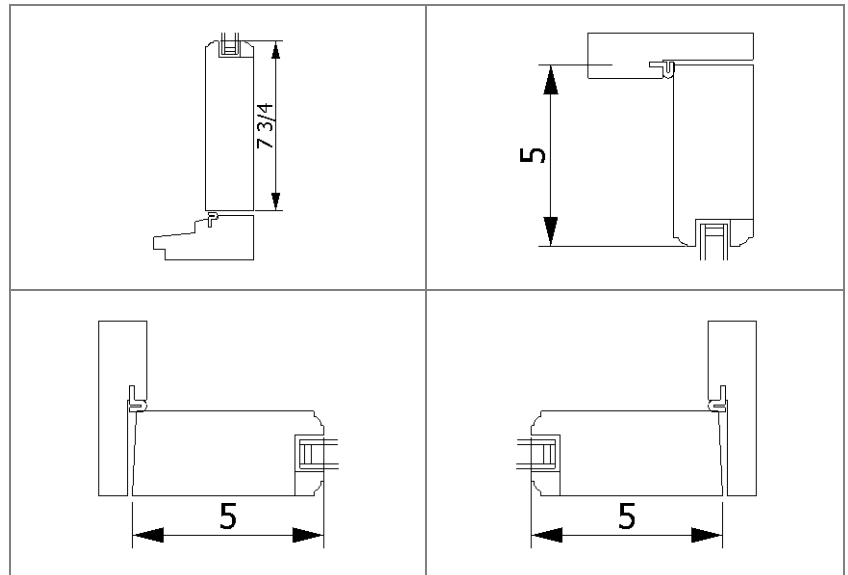

Parts List

Thickness	Wood Species	Qty	Width	Length	Piece	Memo
2 1/16	Mahagony	1	5 1/16	44	Sill	
2 1/16	Mahagony	2	5 1/16	24	Sill	
1 1/4	Mahagony	3	5 1/16	92 1/2	Jamb Left	
1 1/4	Mahagony	3	5 1/16	92 1/2	Jamb Right	
1 1/4	Mahagony	1	5 1/16	44	Header	
1 1/4	Mahagony	2	5 1/16	24	Header	
2 3/16	Mahagony	1	9 13/32	39 3/4	Rail Bottom	
2 3/16	Mahagony	2	8 13/32	19 3/4	Rail Bottom	
2 3/16	Mahagony	2	6 17/32	39 3/4	Lock Rail	
2 3/16	Mahagony	4	6 17/32	19 3/4	Lock Rail	
2 3/16	Mahagony	3	5 21/32	89 7/8	Stile Left	
2 3/16	Mahagony	3	5 21/32	89 7/8	Stile Right	
2 3/16	Mahagony	1	6 21/32	39 3/4	Rail Top	
2 3/16	Mahagony	2	5 21/32	19 3/4	Rail Top	
2 3/16	Mahagony	2	3 17/32	33 25/32	Muntin	
2 3/16	Mahagony	2	3 17/32	31 1/32	Muntin	
2 3/16	Mahagony	2	3 17/32	17 25/32	Muntin	

Panels List

0			0	0		

Hardware List (Sorted By Accessory)

QTY	Description	Memo
1	Double Bore	
4	Hinge 5"	
12	Q-Lon Seal	

Unit Details Project Name: Entry Doors Project #: 0022 Unit #: 02 Qty: 1	Dimensions: 95 x 92 Delivery Notes: Shipping your new windows/doors is easy with the Windows e-Store. Please allow 10 days to 3 weeks for delivery to the nearest distribution center to your zip code.	Wally Bergen / WB SysTech +1 (706) 621-2106 https://www.wbsystem.com Powered by EZ-WinDoor