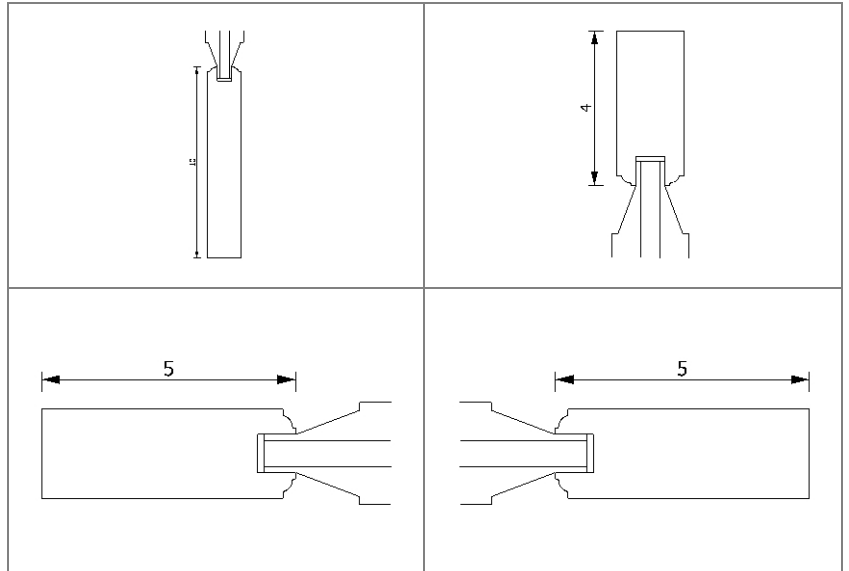

Parts List

Thickness	Wood Species	Qty	Width	Length	Piece	Memo
0			0	0		
1 3/4	Oak	2	10 21/32	28 1/2	Rail Bottom	
1 3/4	Oak	2	7 9/32	28 1/2	Lock Rail	
1 3/4	Oak	2	6 5/16	28 1/2	Rail Top	
1 3/4	Oak	2	5 21/32	81	Stile Left	
1 3/4	Oak	2	5 21/32	81	Stile Right	
1 3/4	Oak	2	5 25/32	39 1/4	Lock Rail	
1 3/4	Oak	2	5 25/32	25 1/4	Lock Rail	

Panels List

2	Oak	4	12 1/4	38 15/32	Raised 2"	
2	Oak	4	12 1/4	24 1/2	Raised 2"	

Hardware List (Sorted By Accessory)

QTY	Description	Memo

<p>Unit Details Project Name: Interior Doors Project #: 0020 Unit #: 02 Qty: 2</p>	<p>Dimensions: 36 x 80 Delivery Notes: Shipping your new windows/doors is easy with the Windows e-Store. Please allow 10 days to 3 weeks for delivery to the nearest distribution center to your zip code.</p>	<p>Wally Bergen / WB SysTech +1 (706) 621-2106 https://www.wbsystech.com Powered by EZ-WinDoor</p>	
--	--	---	---