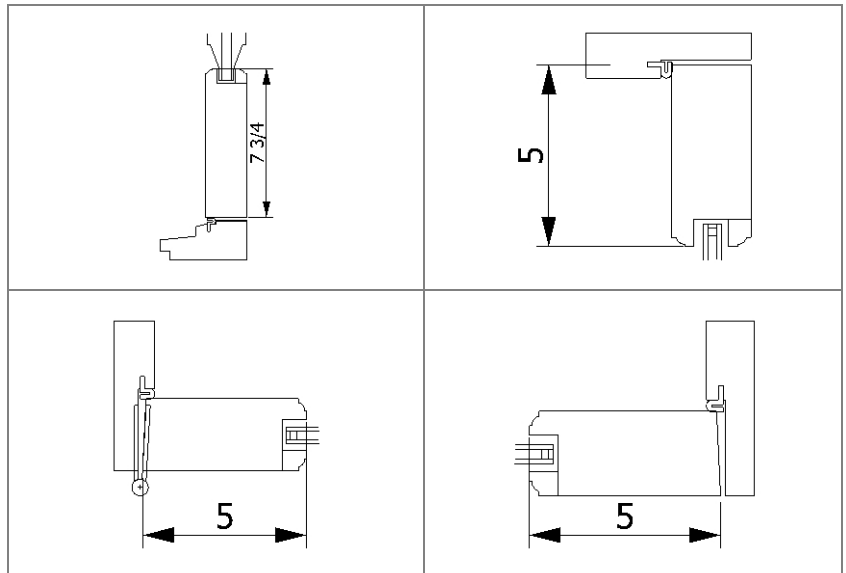

Page: 6/8

11/09/2017

Dimensions: 80 x 96

Delivery Notes:

Shipping your new windows/doors is easy with the Windows e-Store. Please allow 10 days to 3 weeks for delivery to the nearest distribution center to your zip code.

Wally Bergen / WB SysTech

+1 (706) 621-2106

<https://www.wbsystem.com>

Powered by EZ-WinDoor

Parts List

Thickness	Wood Species	Qty	Width	Length	Piece	Memo
2 1/16	Oak	2	5 1/16	79	Sill	
2 1/16	Oak	4	5 1/16	39	Sill	
1 1/4	Oak	4	5 1/16	96 1/2	Jamb Left	
1 1/4	Oak	4	5 1/16	96 1/2	Jamb Right	
13	Oak	2	5 1/16	79	Header	
1 1/4	Oak	4	5 1/16	39	Header	
1 1/4	Oak	2	5 1/16	13 5/16	Jamb Left	
1 1/4	Oak	2	5 1/16	13 5/16	Jamb Right	
2 3/16	Oak	4	8 13/32	34 3/4	Rail Bottom	
2 3/16	Oak	4	10 9/32	37 7/8	Lock Rail	
2 3/16	Oak	4	6 17/32	27 9/16	Lock Rail	
2 3/16	Oak	4	5 21/32	93 7/8	Stile Left	
2 3/16	Oak	4	5 21/32	93 7/8	Stile Right	
2 3/16	Oak	4	5 21/32	34 3/4	Rail Top	
2 3/16	Oak	2	4 5/32	77 3/4	Rail Bottom	
2 3/16	Oak	2	16 7/16	77 3/4	Rail Top	
2 3/16	Oak	2	4 5/32	12 19/32	Stile Left	
2 3/16	Oak	2	4 5/32	12 19/32	Stile Right	
2 3/16	Oak	4	2 25/32	34 3/4	Lock Rail	
2 3/16	Oak	4	2 25/32	34 11/16	Lock Rail	
2 3/16	Oak	4	2 25/32	29 21/32	Lock Rail	