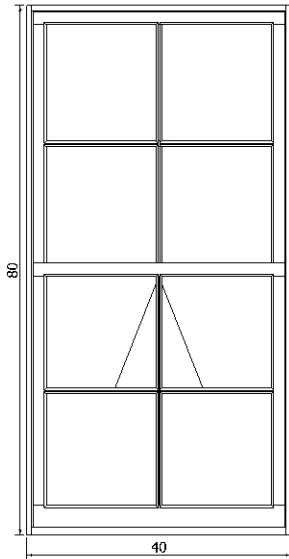

Parts List

Thickness	Wood Species	Qty	Width	Length	Piece	Memo
0			0	0		
1 3/4	Oak	2	10 21/32	28 1/2	Rail Bottom	
1 3/4	Oak	2	7 9/32	28 1/2	Lock Rail	
1 3/4	Oak	2	6 5/16	28 1/2	Rail Top	
1 3/4	Oak	2	5 21/32	81	Stile Left	
1 3/4	Oak	2	5 21/32	81	Stile Right	
1 3/4	Oak	2	5 25/32	39 1/4	Lock Rail	
1 3/4	Oak	2	5 25/32	25 1/4	Lock Rail	

Panels List

2	Oak	4	12 1/4	38 15/32	Raised 2"	
2	Oak	4	12 1/4	24 1/2	Raised 2"	

Hardware List (Sorted By Accessory)

QTY	Description	Memo

<p>Unit Details Project Name: Interior Doors Project #: 0020 Unit #: 02 Qty: 2</p>	<p>Dimensions: 36 x 80 Delivery Notes: Shipping your new windows/doors is easy with the Windows e-Store. Please allow 10 days to 3 weeks for delivery to the nearest distribution center to your zip code.</p>	<p>Wally Bergen / WB SysTech +1 (706) 621-2106 https://www.wbsystech.com Powered by EZ-WinDoor</p>	
--	--	---	---

Parts List

Thickness	Wood Species	Qty	Width	Length	Piece	Memo
0			0	0		
1 3/4	Oak	1	10 21/32	34 1/2	Rail Bottom	
1 3/4	Oak	1	5 21/32	97	Stile Left	
1 3/4	Oak	1	5 21/32	97	Stile Right	
1 3/4	Oak	1	5 25/32	42 3/16	Lock Rail	
1 3/4	Oak	2	10 29/32	25 11/16	Lock Rail	
1 3/4	Oak	2	10 29/32	25 5/16	Lock Rail	
1 3/4	Oak	1	5 25/32	12 3/16	Lock Rail	
1 3/4	Oak	1	4 21/32	34 1/2	Rail Top	

Panels List

2	Oak	1	24 3/4	24 3/4	Raised 2"	
2	Oak	4	0	0	Raised 2"	

Hardware List (Sorted By Accessory)

QTY	Description	Memo

<p>Unit Details Project Name: Interior Doors Project #: 0020 Unit #: 03 Qty: 1</p>	<p>Dimensions: 42 x 96 Delivery Notes: Shipping your new windows/doors is easy with the Windows e-Store. Please allow 10 days to 3 weeks for delivery to the nearest distribution center to your zip code.</p>	<p>Wally Bergen / WB SysTech +1 (706) 621-2106 https://www.wbsystech.com Powered by EZ-WinDoor</p>	
--	--	---	---