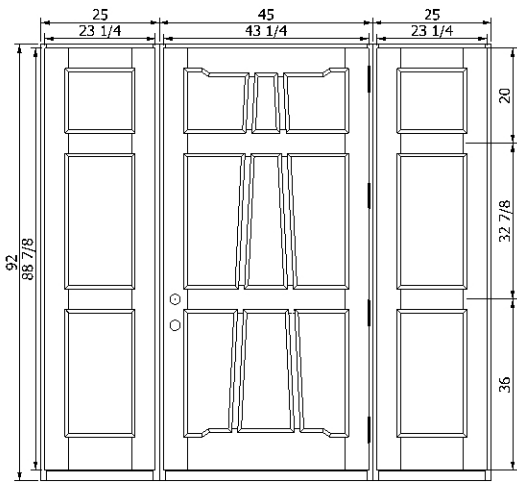

Parts List

Thickness	Wood Species	Qty	Width	Length	Piece	Memo
2 1/16	Mahagony	1	5 1/16	44	Sill	
2 1/16	Mahagony	2	5 1/16	24	Sill	
1 1/4	Mahagony	3	5 1/16	92 1/2	Jamb Left	
1 1/4	Mahagony	3	5 1/16	92 1/2	Jamb Right	
1 1/4	Mahagony	1	5 1/16	44	Header	
1 1/4	Mahagony	2	5 1/16	24	Header	
2 3/16	Mahagony	1	9 13/32	39 3/4	Rail Bottom	
2 3/16	Mahagony	2	8 13/32	19 3/4	Rail Bottom	
2 3/16	Mahagony	2	6 17/32	39 3/4	Lock Rail	
2 3/16	Mahagony	4	6 17/32	19 3/4	Lock Rail	
2 3/16	Mahagony	3	5 21/32	89 7/8	Stile Left	
2 3/16	Mahagony	3	5 21/32	89 7/8	Stile Right	
2 3/16	Mahagony	1	6 21/32	39 3/4	Rail Top	
2 3/16	Mahagony	2	5 21/32	19 3/4	Rail Top	
2 3/16	Mahagony	2	3 17/32	33 25/32	Muntin	
2 3/16	Mahagony	2	3 17/32	31 1/32	Muntin	
2 3/16	Mahagony	2	3 17/32	17 25/32	Muntin	

Panels List

0			0	0		

Hardware List (Sorted By Accessory)

QTY	Description	Memo
1	Double Bore	
4	Hinge 5"	
12	Q-Lon Seal	

Unit Details Project Name: Entry Doors Project #: 0022 Unit #: 02 Qty: 1	Dimensions: 95 x 92 Delivery Notes: Shipping your new windows/doors is easy with the Windows e-Store. Please allow 10 days to 3 weeks for delivery to the nearest distribution center to your zip code.	Wally Bergen / WB SysTech +1 (706) 621-2106 https://www.wbsystem.com Powered by EZ-WinDoor