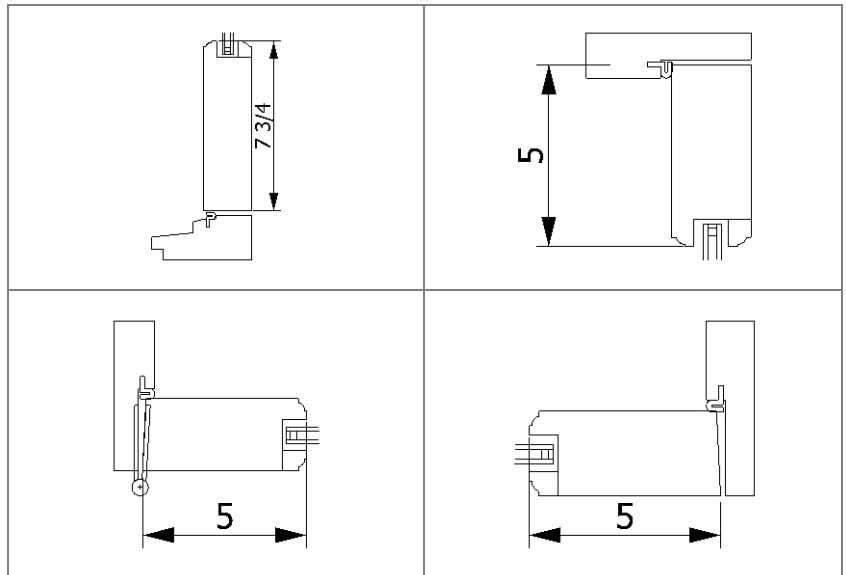

Parts List

Thickness	Wood Species	Qty	Width	Length	Piece	Memo
2 1/16	Mahagony	1	5 1/16	44	Sill	
2 1/16	Mahagony	2	5 1/16	24	Sill	
1 1/4	Mahagony	3	5 1/16	92 1/2	Jamb Left	
1 1/4	Mahagony	3	5 1/16	92 1/2	Jamb Right	
1 1/4	Mahagony	1	5 1/16	44	Header	
1 1/4	Mahagony	2	5 1/16	24	Header	
2 3/16	Mahagony	1	9 13/32	39 3/4	Rail Bottom	
2 3/16	Mahagony	2	8 13/32	19 3/4	Rail Bottom	
2 3/16	Mahagony	2	6 17/32	39 3/4	Lock Rail	
2 3/16	Mahagony	4	6 17/32	19 3/4	Lock Rail	
2 3/16	Mahagony	3	5 21/32	89 7/8	Stile Left	
2 3/16	Mahagony	3	5 21/32	89 7/8	Stile Right	
2 3/16	Mahagony	1	6 21/32	39 3/4	Rail Top	
2 3/16	Mahagony	2	5 21/32	19 3/4	Rail Top	
2 3/16	Mahagony	2	3 17/32	33 25/32	Muntin	
2 3/16	Mahagony	2	3 17/32	31 1/32	Muntin	
2 3/16	Mahagony	2	3 17/32	17 25/32	Muntin	

Panels List

0			0	0		
---	--	--	---	---	--	--

Hardware List (Sorted By Accessory)

QTY	Description	Memo
1	Double Bore	
4	Hinge 5"	
12	Q-Lon Seal	

Unit Details Project Name: Entry Doors Project #: 0022 Unit #: 02 Qty: 1	Dimensions: 95 x 92 Delivery Notes: Shipping your new windows/doors is easy with the Windows e-Store. Please allow 10 days to 3 weeks for delivery to the nearest distribution center to your zip code.	Wally Bergen / WB SysTech +1 (706) 621-2106 https://www.wbsystem.com Powered by EZ-WinDoor	
--	---	--	---