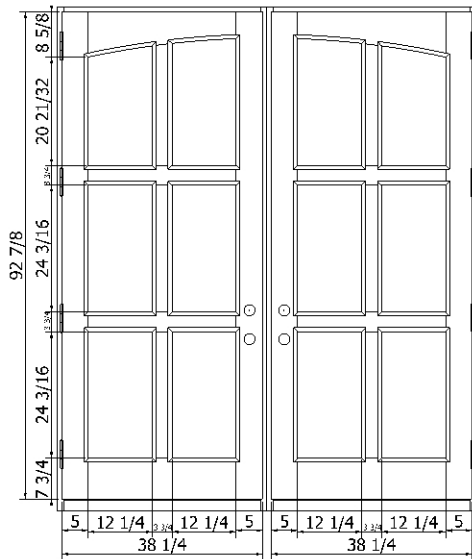

Parts List

Thickness	Wood Species	Qty	Width	Length	Piece	Memo
1 1/4	Oak	1	5 3/16	39	Sill	
3/4	Oak	1	6 3/4	81	Jamb Left	
3/4	Oak	1	6 3/4	81	Jamb Right	
3/4	Oak	1	6 3/4	40	Header	
2 1/2	Oak	1	2 1/8	39 3/16	Lower Sash Meeting Rail	
2 5/16	Oak	1	1 13/16	39 3/16	Upper Sash Meeting Rail	
1 3/4	Oak	1	3 3/8	39 3/16	Lower Sash Bottom Rail	
1 3/4	Oak	1	2 1/8	39 3/16	Upper Sash Top Rail	
1 3/4	Oak	1	2 1/8	39 1/32	Upper Sash Stile Right	
1 3/4	Oak	1	2 1/8	38 27/32	Lower Sash Stile Left	
1 3/4	Oak	1	2 1/8	38 23/32	Upper Sash Stile Left	
1 3/4	Oak	1	2 1/8	37 19/32	Lower Sash Stile Right	
1 3/4	Oak	2	1	36 1/16	Muntin	
1 3/4	Oak	2	1	19 9/16	Muntin	
1 3/4	Oak	2	1	18 7/8	Muntin	

Parts List

Thickness	Wood Species	Qty	Width	Length	Piece	Memo
2 1/16	Mahagony	1	5 1/16	44	Sill	
2 1/16	Mahagony	2	5 1/16	24	Sill	
1 1/4	Mahagony	3	5 1/16	92 1/2	Jamb Left	
1 1/4	Mahagony	3	5 1/16	92 1/2	Jamb Right	
1 1/4	Mahagony	1	5 1/16	44	Header	
1 1/4	Mahagony	2	5 1/16	24	Header	
2 3/16	Mahagony	1	9 13/32	39 3/4	Rail Bottom	
2 3/16	Mahagony	2	8 13/32	19 3/4	Rail Bottom	
2 3/16	Mahagony	2	6 17/32	39 3/4	Lock Rail	
2 3/16	Mahagony	4	6 17/32	19 3/4	Lock Rail	
2 3/16	Mahagony	3	5 21/32	89 7/8	Stile Left	
2 3/16	Mahagony	3	5 21/32	89 7/8	Stile Right	
2 3/16	Mahagony	1	6 21/32	39 3/4	Rail Top	
2 3/16	Mahagony	2	5 21/32	19 3/4	Rail Top	
2 3/16	Mahagony	2	3 17/32	33 25/32	Muntin	
2 3/16	Mahagony	2	3 17/32	31 1/32	Muntin	
2 3/16	Mahagony	2	3 17/32	17 25/32	Muntin	

Panels List

0			0	0		
---	--	--	---	---	--	--

Hardware List (Sorted By Accessory)

QTY	Description	Memo
1	Double Bore	
4	Hinge 5"	
12	Q-Lon Seal	

Unit Details Project Name: Entry Doors Project #: 0022 Unit #: 02 Qty: 1	Dimensions: 95 x 92 Delivery Notes: Shipping your new windows/doors is easy with the Windows e-Store. Please allow 10 days to 3 weeks for delivery to the nearest distribution center to your zip code.	Wally Bergen / WB SysTech +1 (706) 621-2106 https://www.wbsystem.com Powered by EZ-WinDoor	
--	---	--	---