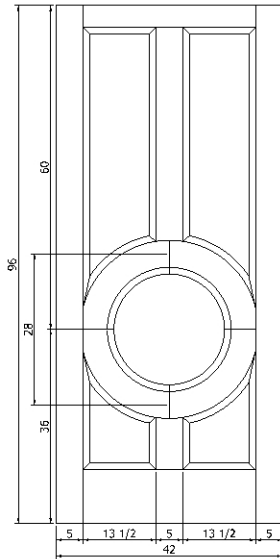

Parts List

Thickness	Wood Species	Qty	Width	Length	Piece	Memo
0			0	0		
1 3/4	Oak	4	10 21/32	28 1/2	Rail Bottom	
1 3/4	Oak	4	7 9/32	28 1/2	Lock Rail	
1 3/4	Oak	4	5 21/32	81	Stile Left	
1 3/4	Oak	4	5 21/32	81	Stile Right	
1 3/4	Oak	4	5 25/32	27 5/8	Lock Rail	
1 3/4	Oak	4	5 25/32	25 1/4	Lock Rail	
1 3/4	Oak	4	5 25/32	9 5/8	Lock Rail	
1 3/4	Oak	4	5 9/32	28 1/2	Lock Rail	
1 3/4	Oak	4	4 21/32	28 1/2	Rail Top	

Panels List

2	Oak	8	12 1/4	26 7/8	Raised 2"	
2	Oak	8	12 1/4	24 1/2	Raised 2"	
2	Oak	8	12 1/4	8 7/8	Raised 2"	

Hardware List (Sorted By Accessory)

QTY	Description	Memo

<p>Unit Details Project Name: Interior Doors Project #: 0020 Unit #: 01 Qty: 4</p>	<p>Dimensions: 36 x 80 Delivery Notes: Shipping your new windows/doors is easy with the Windows e-Store. Please allow 10 days to 3 weeks for delivery to the nearest distribution center to your zip code.</p>	<p>Wally Bergen / WB SysTech +1 (706) 621-2106 https://www.wbsystem.com Powered by EZ-WinDoor</p>	
--	--	---	---

Parts List

Thickness	Wood Species	Qty	Width	Length	Piece	Memo
0			0	0		
1 3/4	Oak	2	10 21/32	28 1/2	Rail Bottom	
1 3/4	Oak	2	7 9/32	28 1/2	Lock Rail	
1 3/4	Oak	2	6 5/16	28 1/2	Rail Top	
1 3/4	Oak	2	5 21/32	81	Stile Left	
1 3/4	Oak	2	5 21/32	81	Stile Right	
1 3/4	Oak	2	5 25/32	39 1/4	Lock Rail	
1 3/4	Oak	2	5 25/32	25 1/4	Lock Rail	

Panels List

2	Oak	4	12 1/4	38 15/32	Raised 2"	
2	Oak	4	12 1/4	24 1/2	Raised 2"	

Hardware List (Sorted By Accessory)

QTY	Description	Memo

<p>Unit Details Project Name: Interior Doors Project #: 0020 Unit #: 02 Qty: 2</p>	<p>Dimensions: 36 x 80 Delivery Notes: Shipping your new windows/doors is easy with the Windows e-Store. Please allow 10 days to 3 weeks for delivery to the nearest distribution center to your zip code.</p>	<p>Wally Bergen / WB SysTech +1 (706) 621-2106 https://www.wbsystech.com Powered by EZ-WinDoor</p>	
--	--	---	---