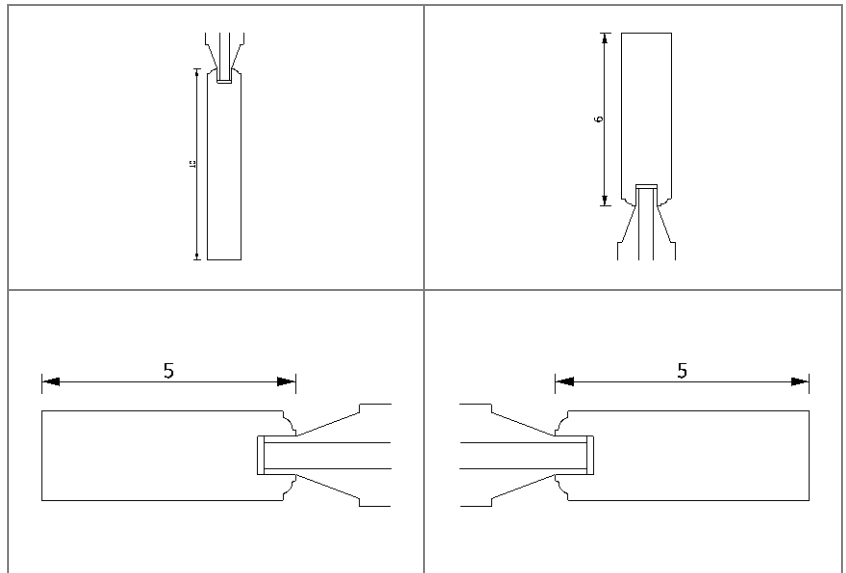

Parts List

Thickness	Wood Species	Qty	Width	Length	Piece	Memo
0			0	0		
1 3/4	Oak	4	10 21/32	28 1/2	Rail Bottom	
1 3/4	Oak	4	7 9/32	28 1/2	Lock Rail	
1 3/4	Oak	4	5 21/32	81	Stile Left	
1 3/4	Oak	4	5 21/32	81	Stile Right	
1 3/4	Oak	4	5 25/32	27 5/8	Lock Rail	
1 3/4	Oak	4	5 25/32	25 1/4	Lock Rail	
1 3/4	Oak	4	5 25/32	9 5/8	Lock Rail	
1 3/4	Oak	4	5 9/32	28 1/2	Lock Rail	
1 3/4	Oak	4	4 21/32	28 1/2	Rail Top	

Panels List

2	Oak	8	12 1/4	26 7/8	Raised 2"	
2	Oak	8	12 1/4	24 1/2	Raised 2"	
2	Oak	8	12 1/4	8 7/8	Raised 2"	

Hardware List (Sorted By Accessory)

QTY	Description	Memo

<p>Unit Details Project Name: Interior Doors Project #: 0020 Unit #: 01 Qty: 4</p>	<p>Dimensions: 36 x 80 Delivery Notes: Shipping your new windows/doors is easy with the Windows e-Store. Please allow 10 days to 3 weeks for delivery to the nearest distribution center to your zip code.</p>	<p>Wally Bergen / WB SysTech +1 (706) 621-2106 https://www.wbsystem.com Powered by EZ-WinDoor</p>	
--	--	---	---

Parts List

Thickness	Wood Species	Qty	Width	Length	Piece	Memo
0			0	0		
1 3/4	Oak	2	10 21/32	28 1/2	Rail Bottom	
1 3/4	Oak	2	7 9/32	28 1/2	Lock Rail	
1 3/4	Oak	2	6 5/16	28 1/2	Rail Top	
1 3/4	Oak	2	5 21/32	81	Stile Left	
1 3/4	Oak	2	5 21/32	81	Stile Right	
1 3/4	Oak	2	5 25/32	39 1/4	Lock Rail	
1 3/4	Oak	2	5 25/32	25 1/4	Lock Rail	