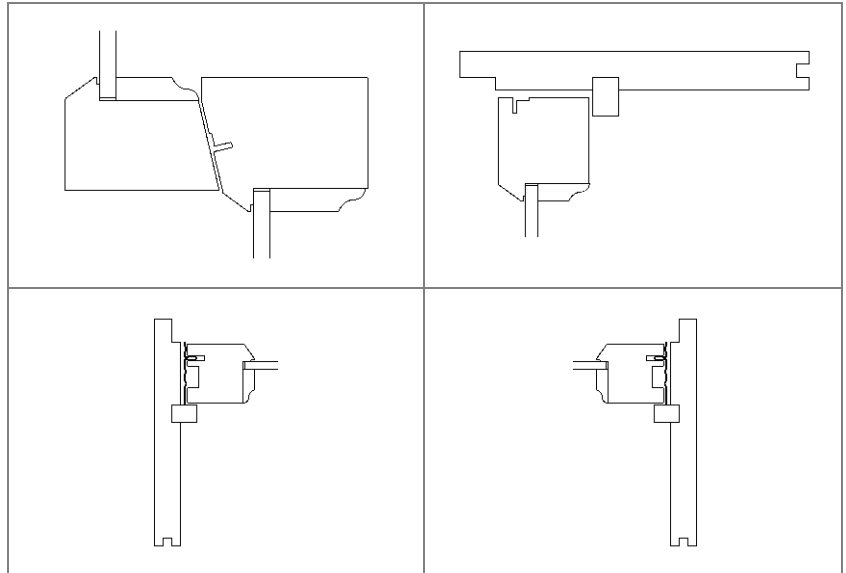

Parts List

Thickness	Wood Species	Qty	Width	Length	Piece	Memo
0			0	0		
1 3/4	Oak	1	10 21/32	34 1/2	Rail Bottom	
1 3/4	Oak	1	5 21/32	97	Stile Left	
1 3/4	Oak	1	5 21/32	97	Stile Right	
1 3/4	Oak	1	5 25/32	42 3/16	Lock Rail	
1 3/4	Oak	2	10 29/32	25 11/16	Lock Rail	
1 3/4	Oak	2	10 29/32	25 5/16	Lock Rail	
1 3/4	Oak	1	5 25/32	12 3/16	Lock Rail	
1 3/4	Oak	1	4 21/32	34 1/2	Rail Top	

Panels List

2	Oak	1	24 3/4	24 3/4	Raised 2"	
2	Oak	4	0	0	Raised 2"	

Hardware List (Sorted By Accessory)

QTY	Description	Memo

<p>Unit Details Project Name: Interior Doors Project #: 0020 Unit #: 03 Qty: 1</p>	<p>Dimensions: 42 x 96 Delivery Notes: Shipping your new windows/doors is easy with the Windows e-Store. Please allow 10 days to 3 weeks for delivery to the nearest distribution center to your zip code.</p>	<p>Wally Bergen / WB SysTech +1 (706) 621-2106 https://www.wbsystech.com Powered by EZ-WinDoor</p>	
--	--	---	---