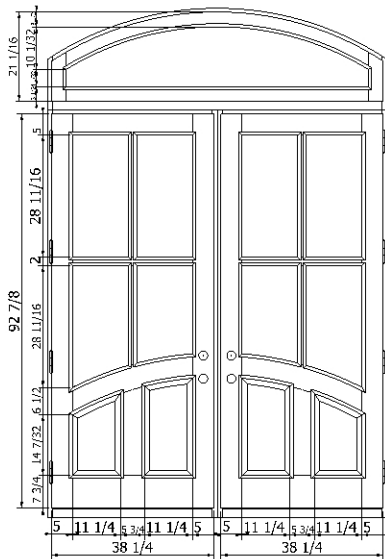

Page: 6/8

11/09/2017

Dimensions: 80 x 96

Delivery Notes:

Shipping your new windows/doors is easy with the Windows e-Store. Please allow 10 days to 3 weeks for delivery to the nearest distribution center to your zip code.

Wally Bergen / WB SysTech

+1 (706) 621-2106

<https://www.wbsystem.com>

Powered by EZ-WinDoor

Parts List

Thickness	Wood Species	Qty	Width	Length	Piece	Memo
2 1/16	Oak	2	5 1/16	79	Sill	
2 1/16	Oak	4	5 1/16	39	Sill	
1 1/4	Oak	4	5 1/16	96 1/2	Jamb Left	
1 1/4	Oak	4	5 1/16	96 1/2	Jamb Right	
13	Oak	2	5 1/16	79	Header	
1 1/4	Oak	4	5 1/16	39	Header	
1 1/4	Oak	2	5 1/16	13 5/16	Jamb Left	
1 1/4	Oak	2	5 1/16	13 5/16	Jamb Right	
2 3/16	Oak	4	8 13/32	34 3/4	Rail Bottom	
2 3/16	Oak	4	10 9/32	37 7/8	Lock Rail	
2 3/16	Oak	4	6 17/32	27 9/16	Lock Rail	
2 3/16	Oak	4	5 21/32	93 7/8	Stile Left	
2 3/16	Oak	4	5 21/32	93 7/8	Stile Right	
2 3/16	Oak	4	5 21/32	34 3/4	Rail Top	
2 3/16	Oak	2	4 5/32	77 3/4	Rail Bottom	
2 3/16	Oak	2	16 7/16	77 3/4	Rail Top	
2 3/16	Oak	2	4 5/32	12 19/32	Stile Left	
2 3/16	Oak	2	4 5/32	12 19/32	Stile Right	
2 3/16	Oak	4	2 25/32	34 3/4	Lock Rail	
2 3/16	Oak	4	2 25/32	34 11/16	Lock Rail	
2 3/16	Oak	4	2 25/32	29 21/32	Lock Rail	

Panels List

2	Oak	4	13	24 11/16	Raised 2"	
2	Oak	4	13	21 3/8	Raised 2"	

Hardware List (Sorted By Accessory)

QTY	Description	Memo
4	Double Bore	
16	Hinge 5"	

Unit Details Project Name: Entry Doors Project #: 0022 Unit #: 04 Qty: 2	Dimensions: 80 x 120 Delivery Notes: Shipping your new windows/doors is easy with the Windows e-Store. Please allow 10 days to 3 weeks for delivery to the nearest distribution center to your zip code.	Wally Bergen / WB SysTech +1 (706) 621-2106 https://www.wbsystem.com Powered by EZ-WinDoor	
	Page: 7/8 11/09/2017		