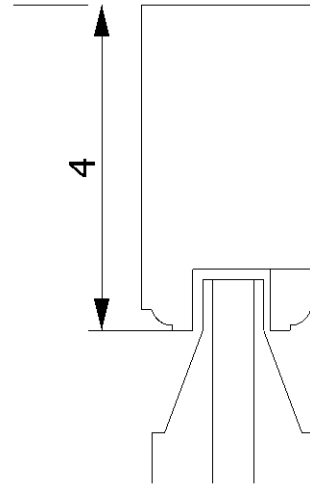

Wally Bergen / WB SysTech

+1 (706) 621-2106

<https://www.wbsystech.com>

Powered by EZ-WinDoor

95 1/2

34

Shipping your new windows/doors is easy with the Windows e-Store. Please allow 10 days to 3 weeks for delivery to the nearest distribution center to your zip code.