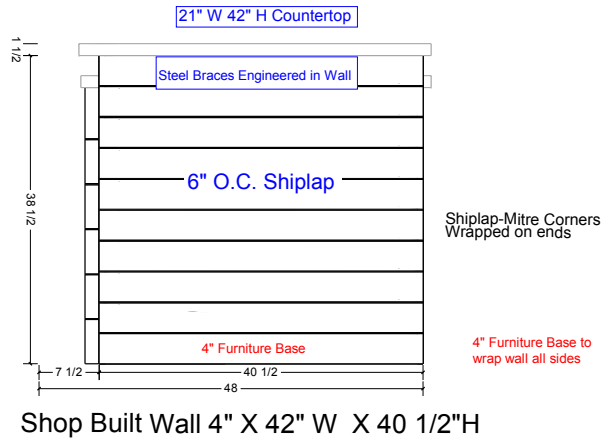

Specs: Full Overlay Frameless
3/4" Prefinished Plywood Interiors
Dovetail Drawers on Soft Close Slides
Soft Close Concealed Hinges
Door: 2 3/4" Framing Savannah L-904 edge
Finish: Ebony Black Colourtone

Job: _____ Drawing Title: _____

Montalbano 10/23/2020
Kitchen 10-22 *Island 10-22*

Thomas Charles Cabinetry
(732)728-0074