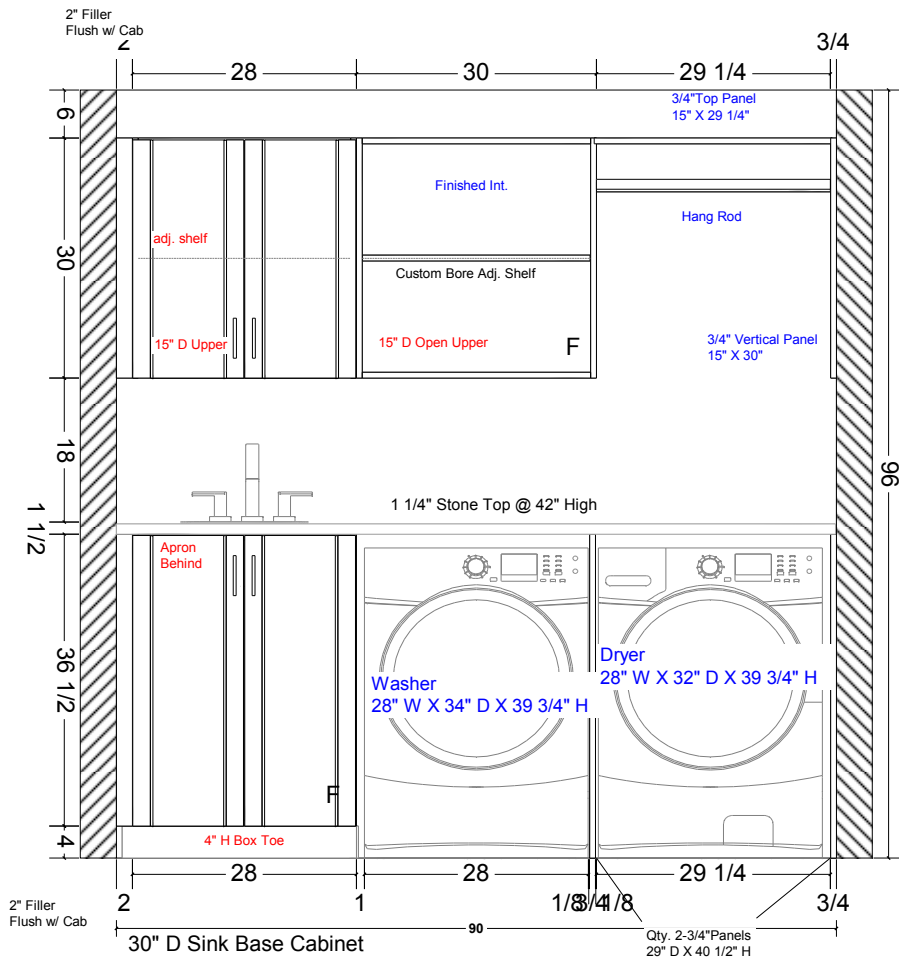

Job:

Drawing Title:

Montalbano
Kitchen 10-22

G.H. 3D 10-22

10/23/2020

Thomas Charles Cabinetry
(732)728-0074

Specs: Full Overlay Frameless
 3/4" Prefinished Plywood Interiors
 Dovetail Drawers on Soft Close Slides
 Soft Close Concealed Hinges
 Door: Strata 3pc Door
 Finish: City Oak LM69

Job:	Drawing Title:	10/23/2020
Montalbano Kitchen 10-22	Laundry Room Plan 10-22	
Thomas Charles Cabinetry		
(732)728-0074		

Specs: Full Overlay Frameless
 3/4" Prefinished Plywood Interiors
 Dovetail Drawers on Soft Close Slides
 Soft Close Concealed Hinges
 Door: Strata 3pc Door
 Finish: City Oak LM69