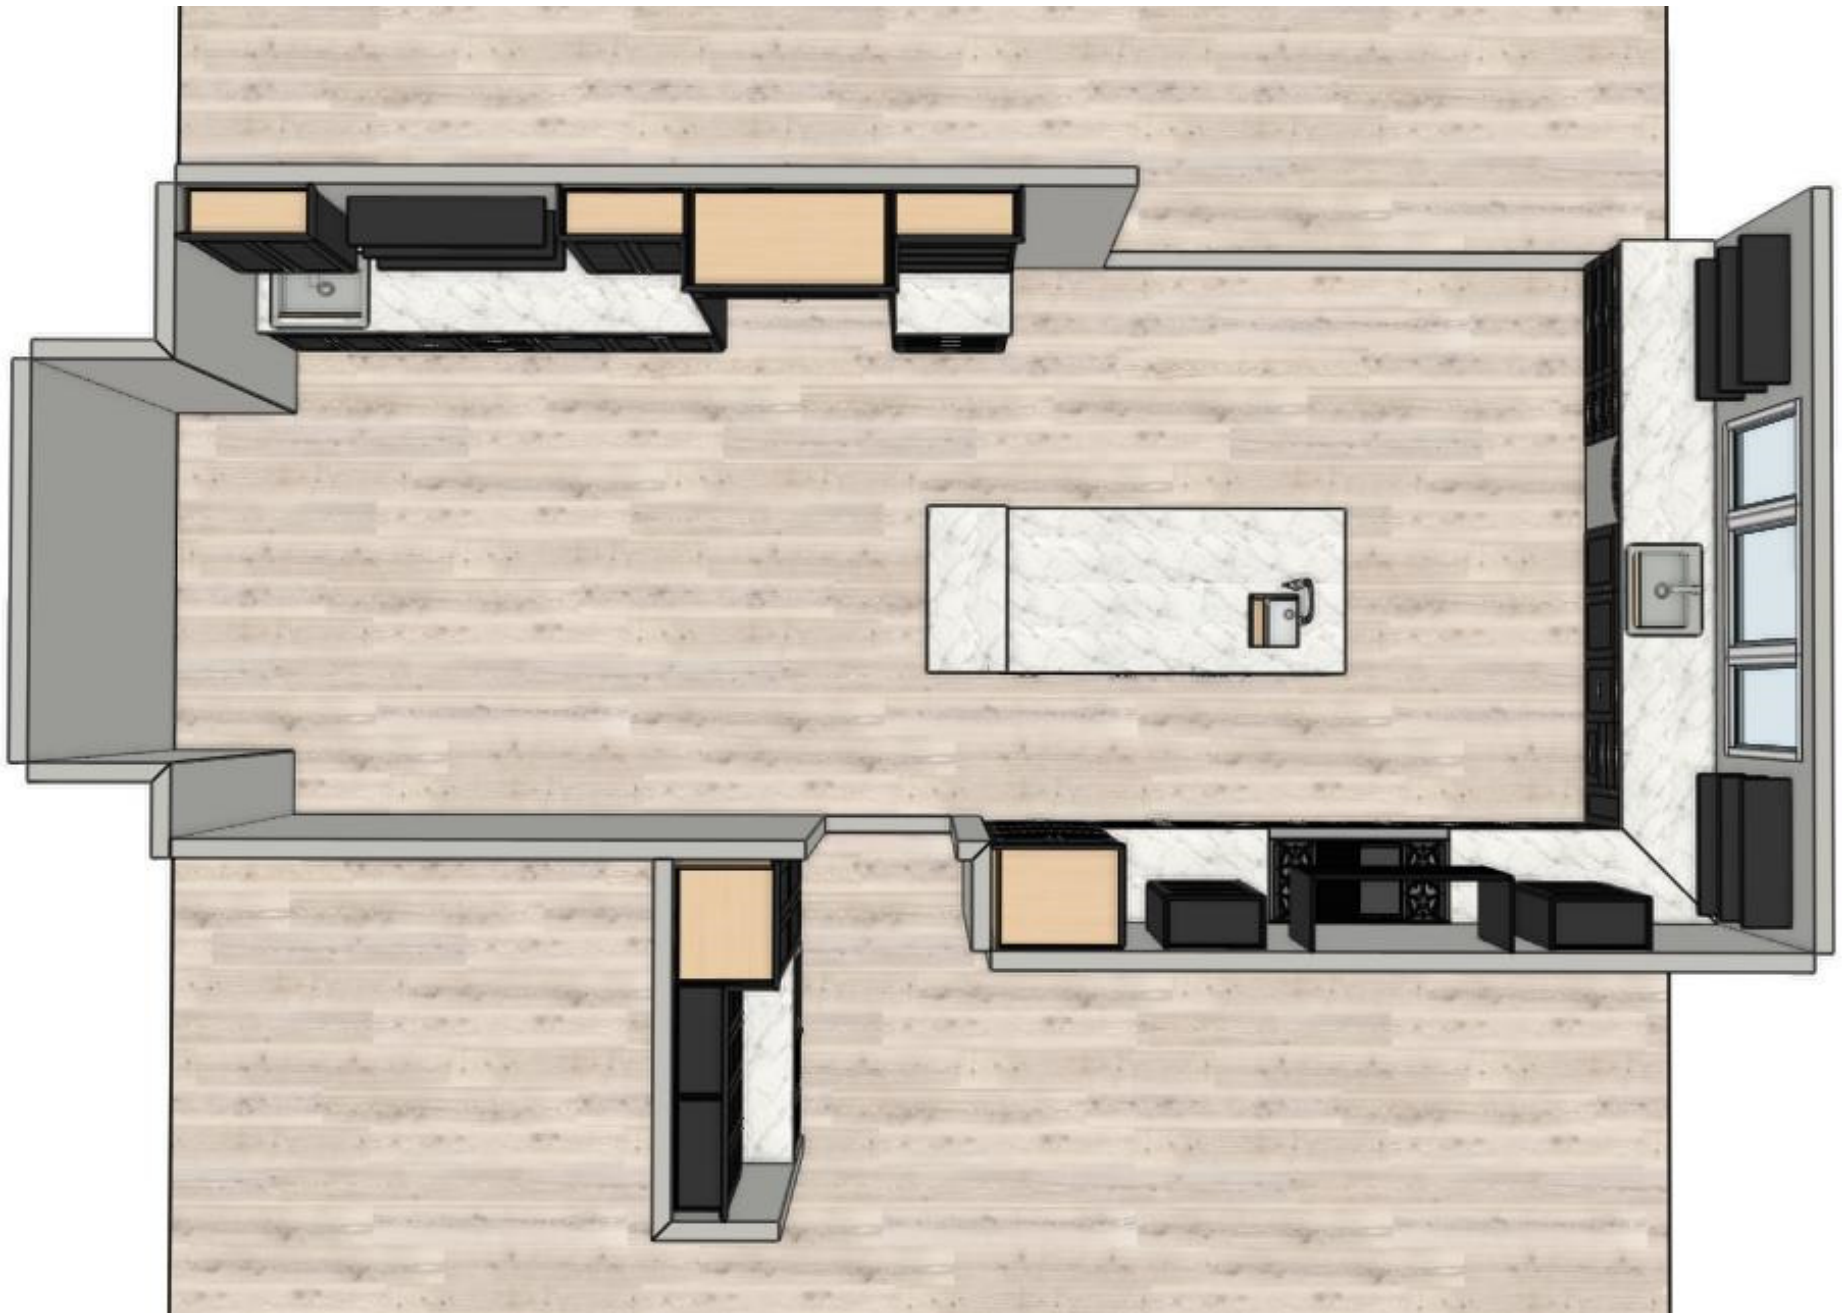

Job:	Drawing Title:	10/23/2020
Montalbano Kitchen 10-22	Laundry Room Plan 10-22	
Thomas Charles Cabinetry		
(732)728-0074		

Specs: Full Overlay Frameless
 3/4" Prefinished Plywood Interiors
 Dovetail Drawers on Soft Close Slides
 Soft Close Concealed Hinges
 Door: Strata 3pc Door
 Finish: City Oak LM69

Job:	Montalbano Kitchen 10-22	Drawing Title:	Laundry Room Elevations 10-22	10/23/2020
Thomas Charles Cabinetry				
(732)728-0074				

Job: *Montalbano Kitchen 10-22* Drawing Title: *Laundry Room 3D 10-22* 10/23/2020
Thomas Charles Cabinetry
(732)728-0074