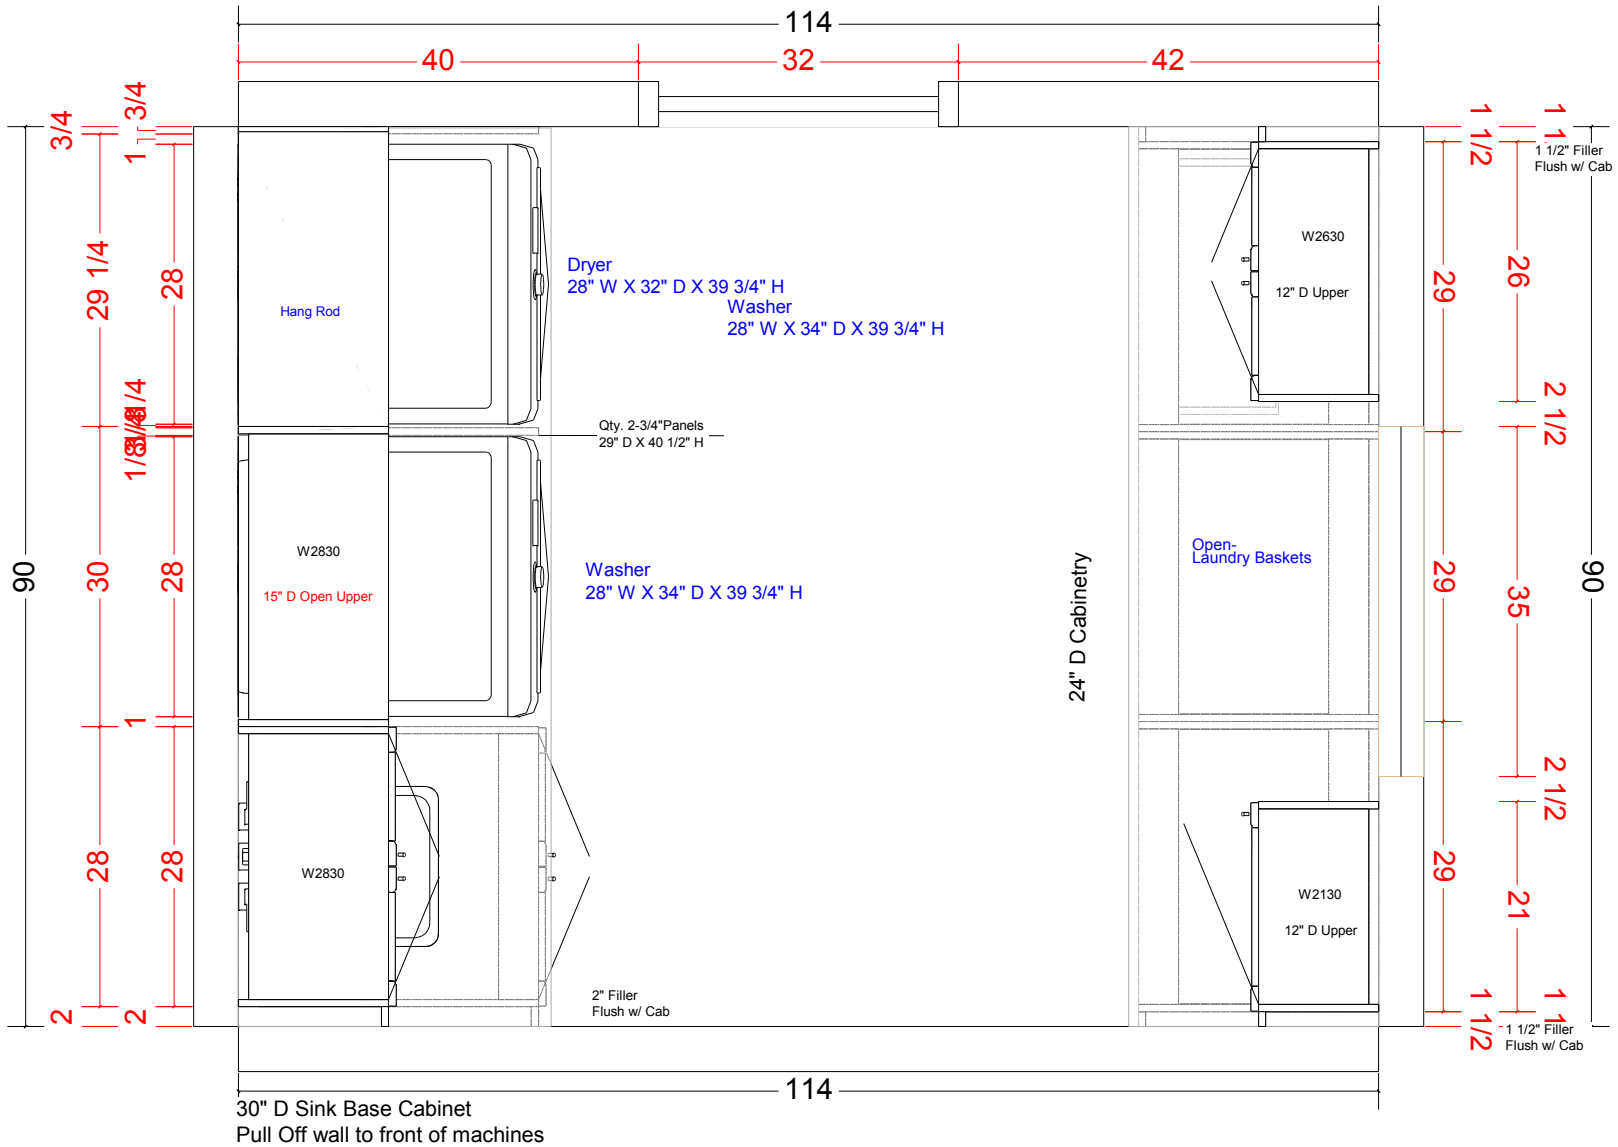

Job:

Drawing Title:

Montalbano
Kitchen 10-22

G.H. 3D 10-22

10/23/2020

Thomas Charles Cabinetry
(732)728-0074

Specs: Full Overlay Frameless
 3/4" Prefinished Plywood Interiors
 Dovetail Drawers on Soft Close Slides
 Soft Close Concealed Hinges
 Door: Strata 3pc Door
 Finish: City Oak LM69

Job:	Montalbano Kitchen 10-22	Drawing Title:	Laundry Room Elevations 10-22	10/23/2020
Thomas Charles Cabinetry				
(732)728-0074				

Job: *Montalbano Kitchen 10-22* Drawing Title: *Laundry Room 3D 10-22* 10/23/2020
Thomas Charles Cabinetry
(732)728-0074