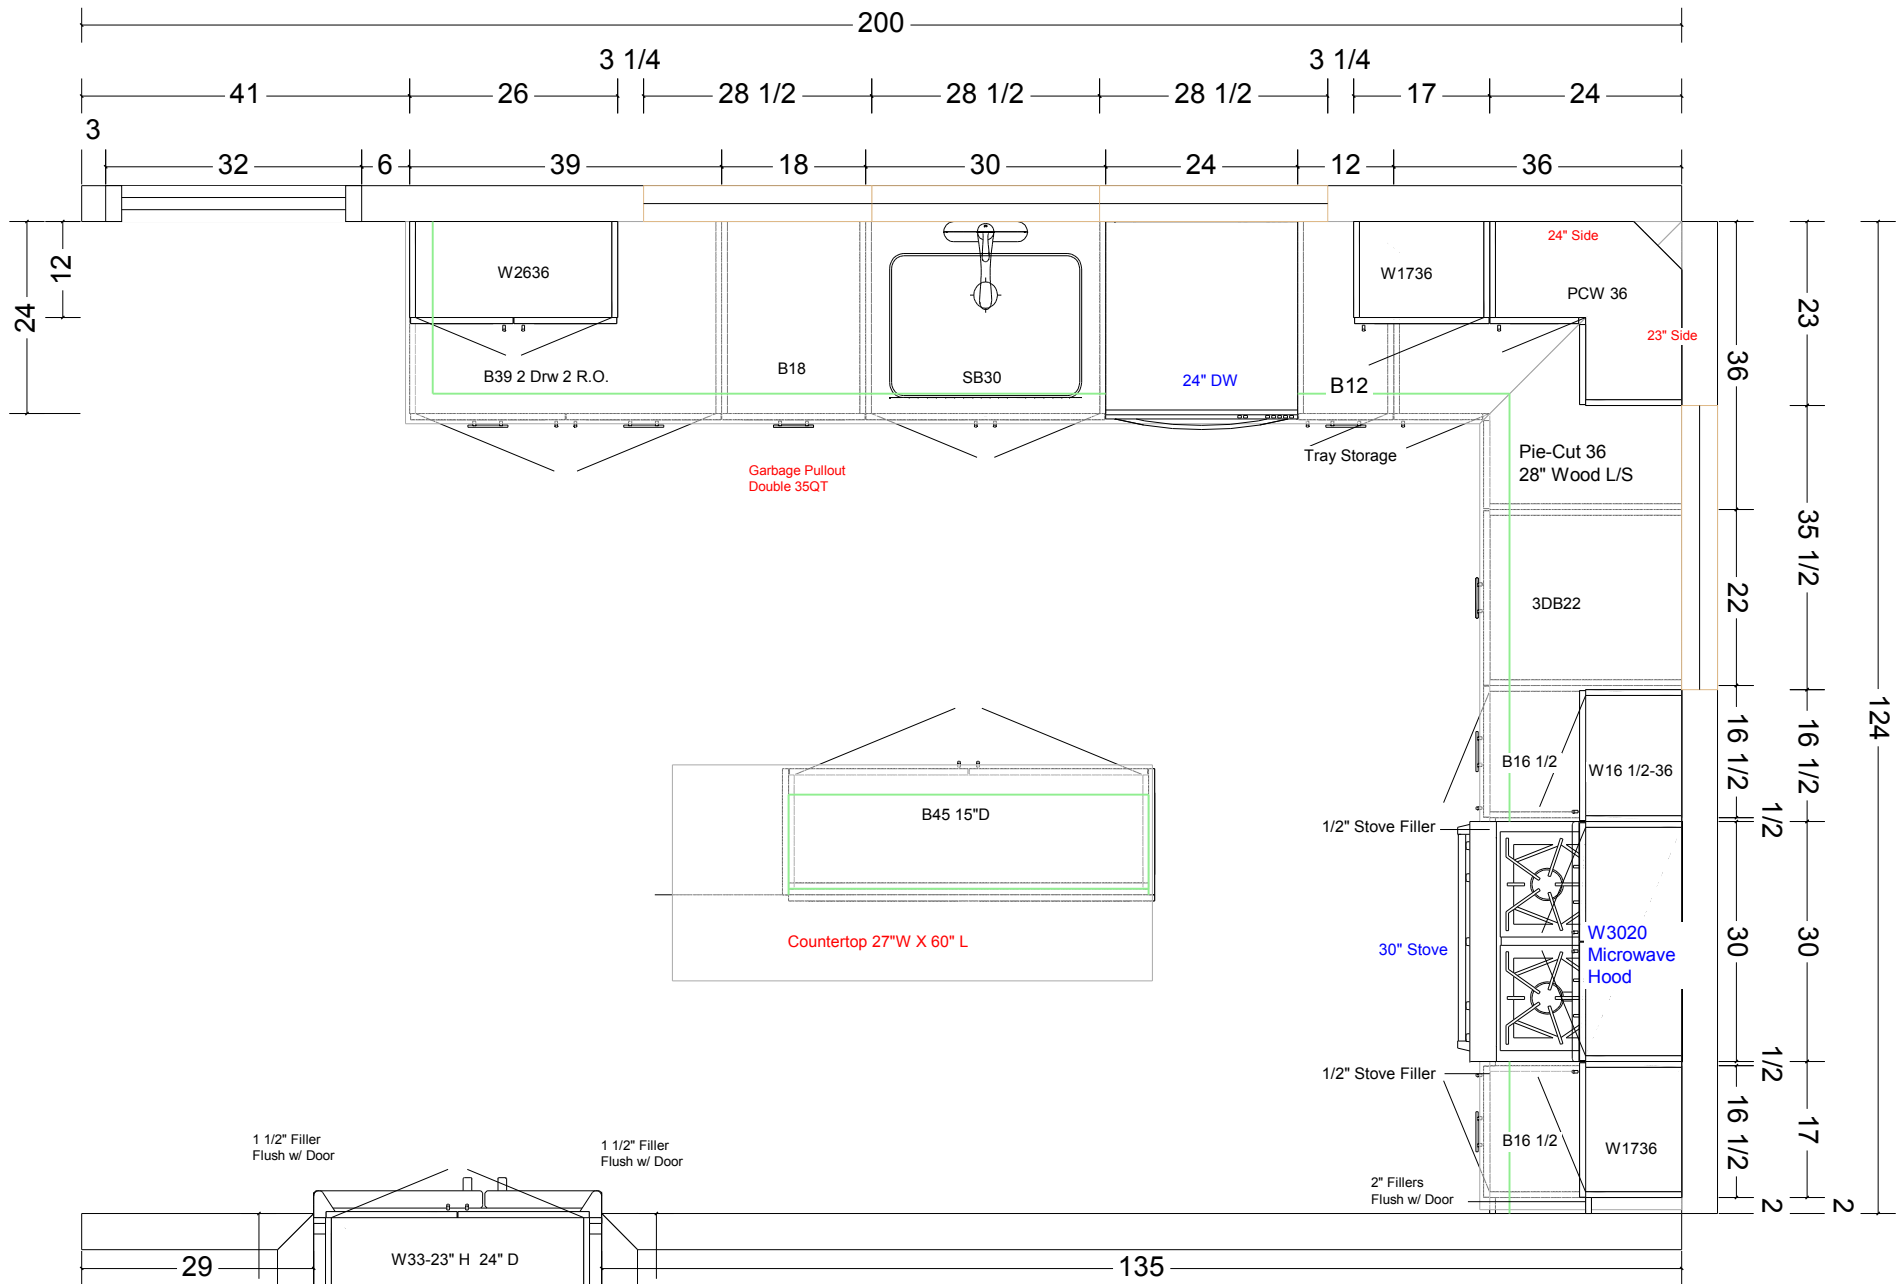

Specs: Full Overlay Frameless
3/4" Prefinished Plywood Interiors
Dovetail Drawers on Soft Close Slides
Soft Close Concealed Hinges
Door: 2 1/2" Crawford" L-904 Edge
Finish: Regent Blue Colourtone

Job:	Drawing Title:	10/23/2020
Montalbano	G.H. Plan 10-22	
Kitchen 10-22		
Thomas Charles Cabinetry		
(732)728-0074