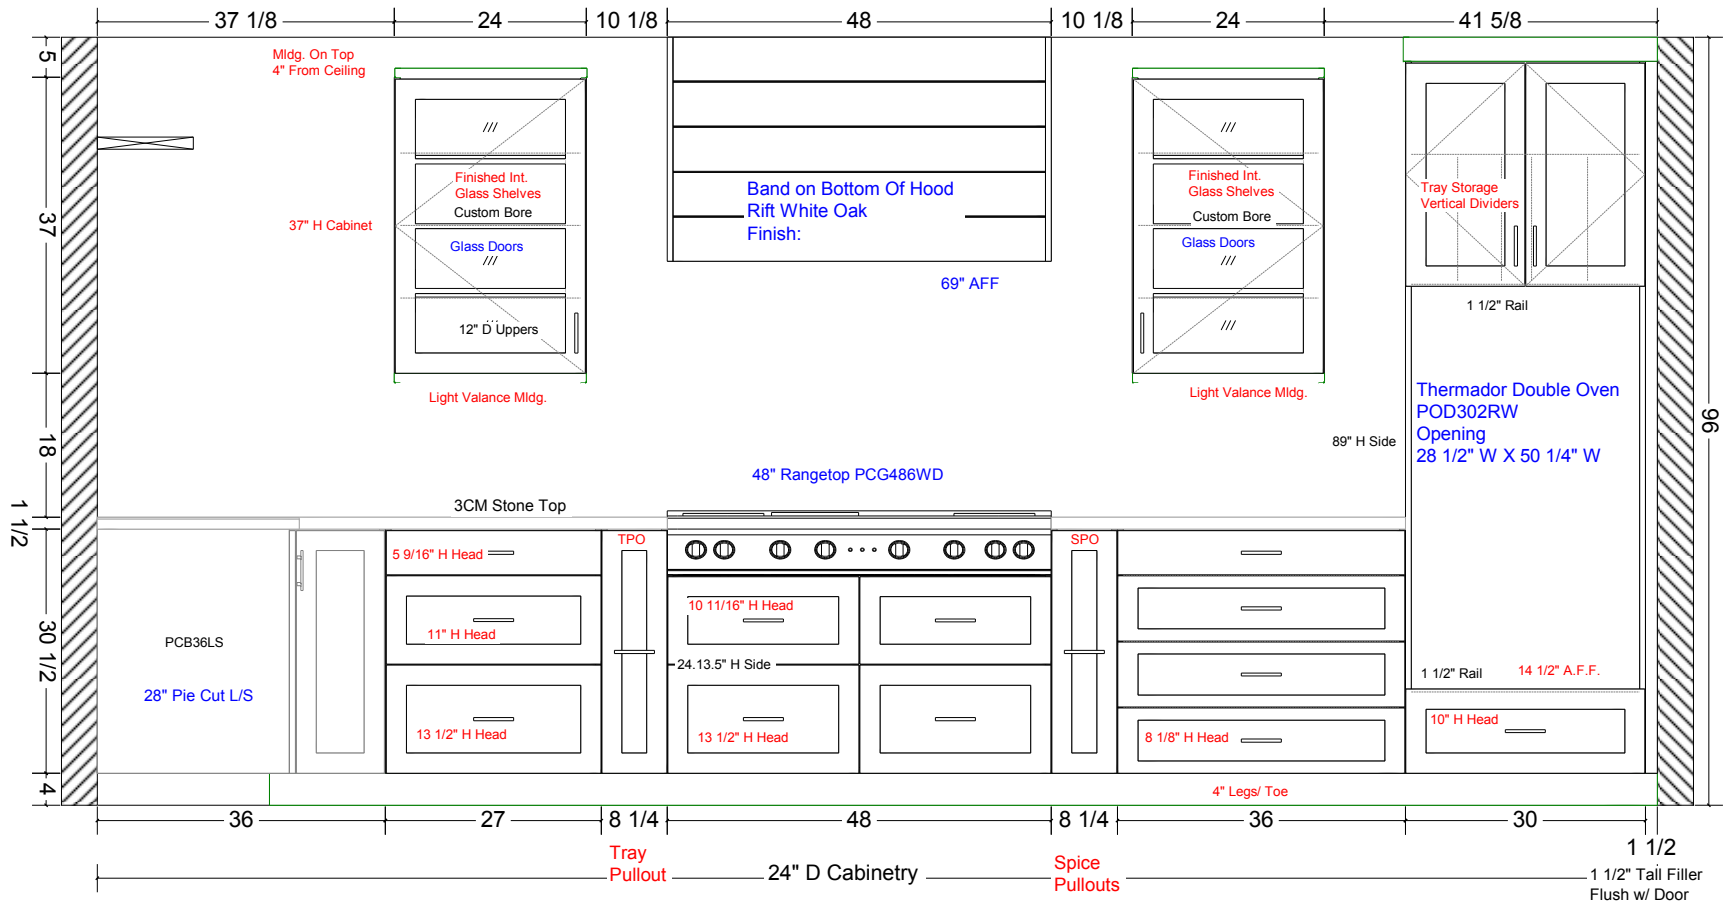

Specs: Full Overlay Frameless
3/4" Prefinished Plywood Interiors
Dovetail Drawers on Soft Close Slides
Soft Close Concealed Hinges
Door: 2 3/4" Framing Savannah L-904 Edge
Finish: Ebony Black Colourtone

Job:	Montalbano Kitchen 10-22	Drawing Title:	Oven Elevation 10-22	10/23/2020
Thomas Charles Cabinetry				
(732)728-0074