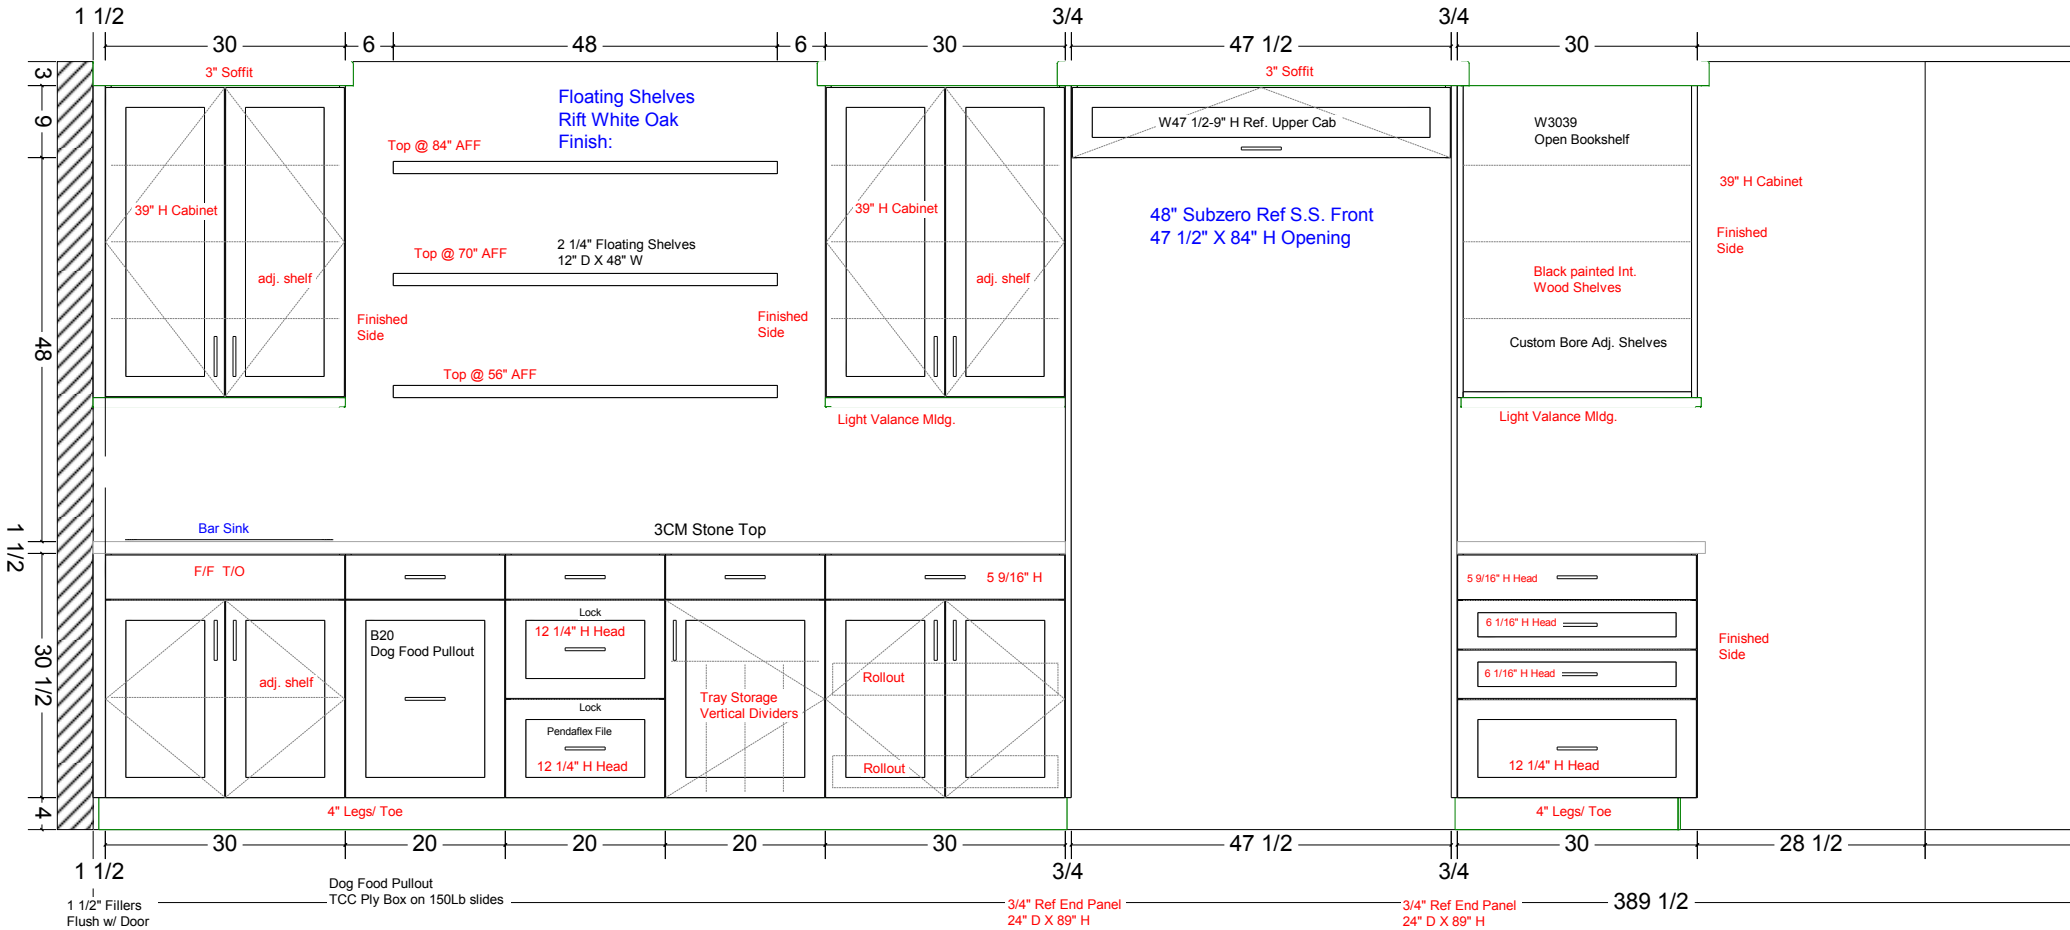

Specs: Full Overlay Frameless
3/4" Prefinished Plywood Interiors
Dovetail Drawers on Soft Close Slides
Soft Close Concealed Hinges
Door: 2 3/4" Framing Savannah L-904 Edge
Finish: Ebony Black Colourtone

Job: _____ Drawing Title: _____

Montalbano Kitchen 10-22 **Fridge Elevation 10-22** **10/23/2020**

Thomas Charles Cabinetry
(732)728-0074