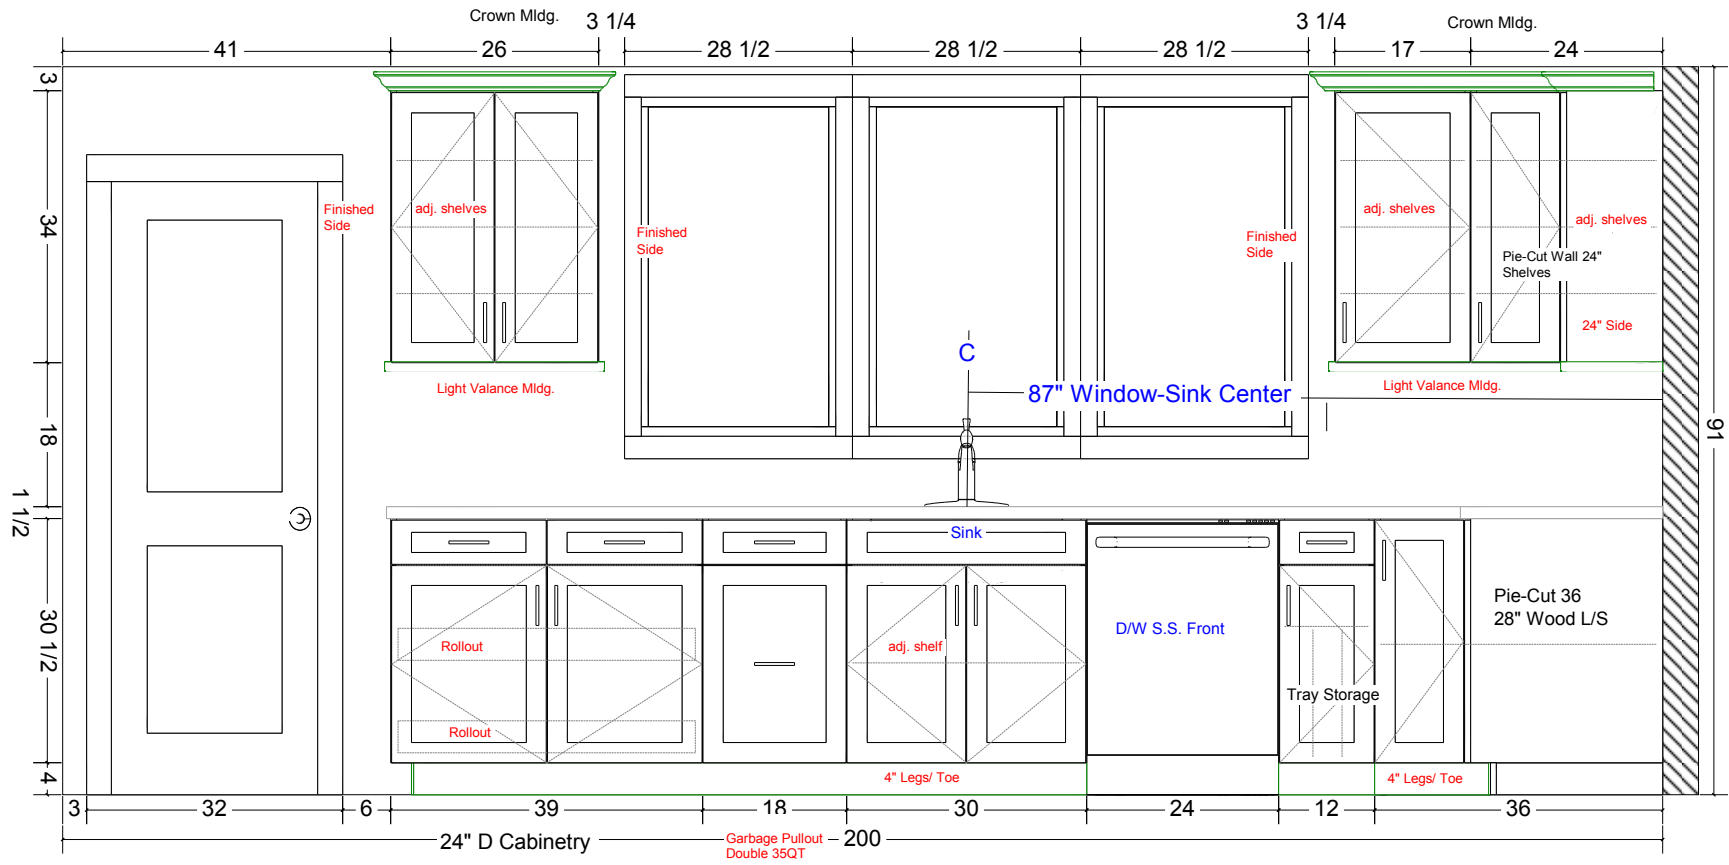

Specs: Full Overlay Frameless
 3/4" Prefinished Plywood Interiors
 Dovetail Drawers on Soft Close Slides
 Soft Close Concealed Hinges
 Door: White Oak Aurora
 Finish: Espresso 15%

Job:	Drawing Title:	10/23/2020
Montalbano	Vanity 10-22	
Thomas Charles Cabinetry		
(732)728-0074		

Specs: Full Overlay Frameless
 3/4" Prefinished Plywood Interiors
 Dovetail Drawers on Soft Close Slides
 Soft Close Concealed Hinges
 Door: 2 1/2" Crawford" L-904 Edge
 Finish: Regent Blue Colourtone

Job:	Drawing Title:	10/23/2020
Montalbano	G.H. Plan 10-22	
Kitchen 10-22		
Thomas Charles Cabinetry		
(732)728-0074		

Specs: Full Overlay Frameless
 3/4" Prefinished Plywood Interiors
 Dovetail Drawers on Soft Close Slides
 Soft Close Concealed Hinges
 Door: 2 1/2" Crawford" L-904 Edge
 Finish: Regent Blue Colourtone

Job:	Montalbano Kitchen 10-22	G.H. Sink Elevation 10-22	10/23/2020
Drawing Title:	Thomas Charles Cabinetry (732)728-0074		

Specs: Full Overlay Frameless
 3/4" Prefinished Plywood Interiors
 Dovetail Drawers on Soft Close Slides
 Soft Close Concealed Hinges
 Door: 2 1/2" Crawford" L-904 Edge
 Finish: Regent Blue Colourtone