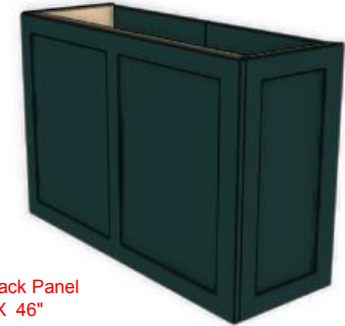

Island Facing Sink

Specs: Full Overlay Frameless
3/4" Prefinished Plywood Interiors
Dovetail Drawers on Soft Close Slides
Soft Close Concealed Hinges
Door: 2 1/2" Crawford" L-904 Edge
Finish: Regent Blue Colourtone

Job:	Montalbano Kitchen 10-22	Drawing Title:	Guest Island 10-22	10/23/2020
Thomas Charles Cabinetry				
(732)728-0074