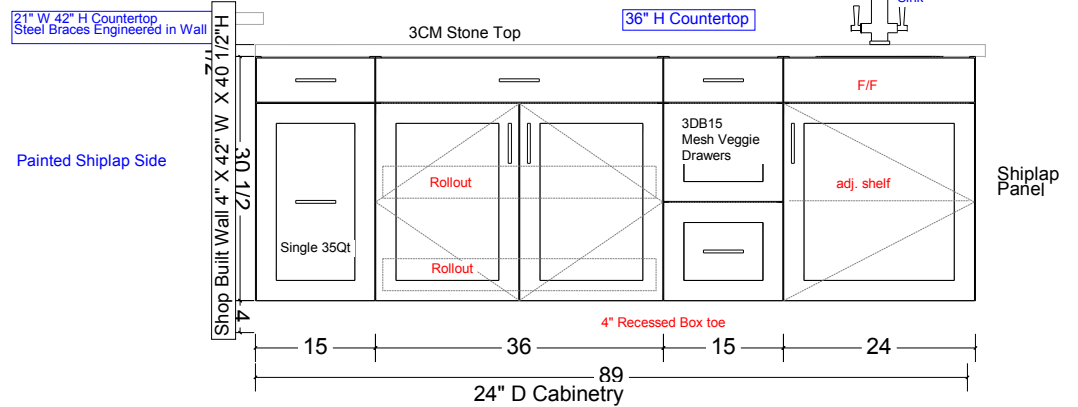

Specs: Full Overlay Frameless
3/4" Prefinished Plywood Interiors
Dovetail Drawers on Soft Close Slides
Soft Close Concealed Hinges
Door: 2 3/4" Framing Savannah L-904 edge
Finish: Ebony Black Colourtone

Job: _____ Drawing Title: _____

Montalbano 10/23/2020
Kitchen 10-22 *Island 10-22*

Thomas Charles Cabinetry
(732)728-0074