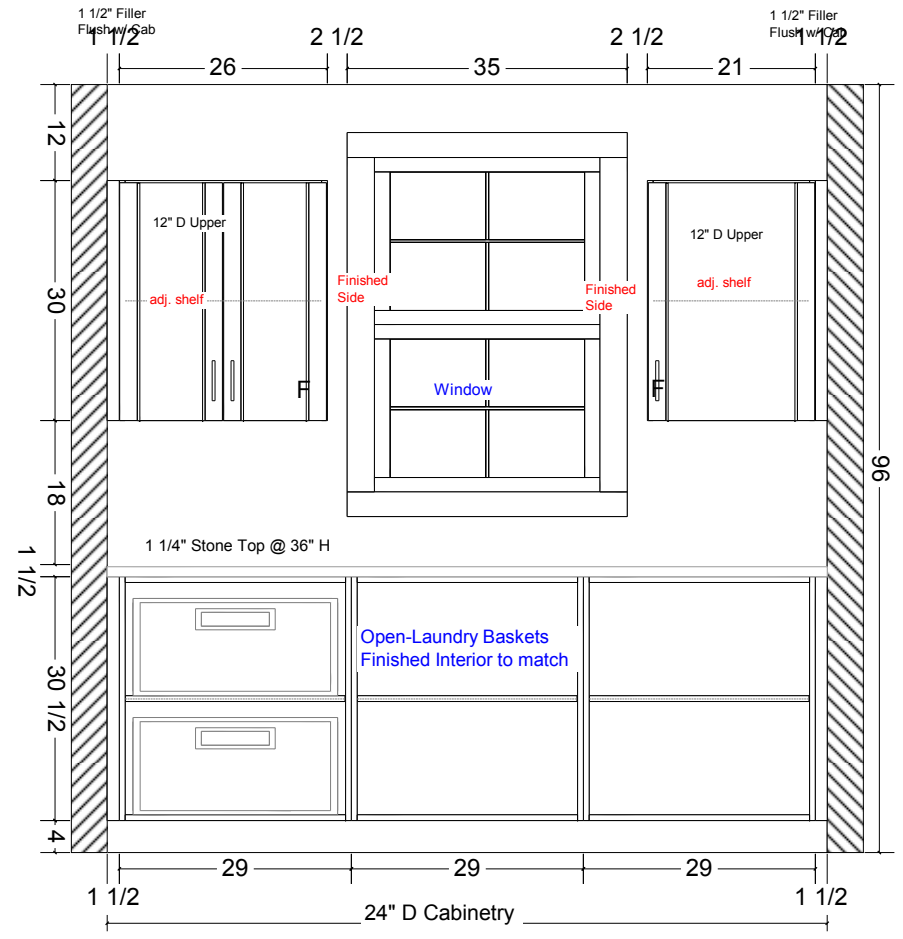

Job:

Drawing Title:

Montalbano
Kitchen 10-22

G.H. 3D 10-22

10/23/2020

Thomas Charles Cabinetry
(732)728-0074

Specs: Full Overlay Frameless
 3/4" Prefinished Plywood Interiors
 Dovetail Drawers on Soft Close Slides
 Soft Close Concealed Hinges
 Door: Strata 3pc Door
 Finish: City Oak LM69

Job:	Drawing Title:	10/23/2020
Montalbano Kitchen 10-22	Laundry Room Plan 10-22	
Thomas Charles Cabinetry		
(732)728-0074		

Specs: Full Overlay Frameless
 3/4" Prefinished Plywood Interiors
 Dovetail Drawers on Soft Close Slides
 Soft Close Concealed Hinges
 Door: Strata 3pc Door
 Finish: City Oak LM69