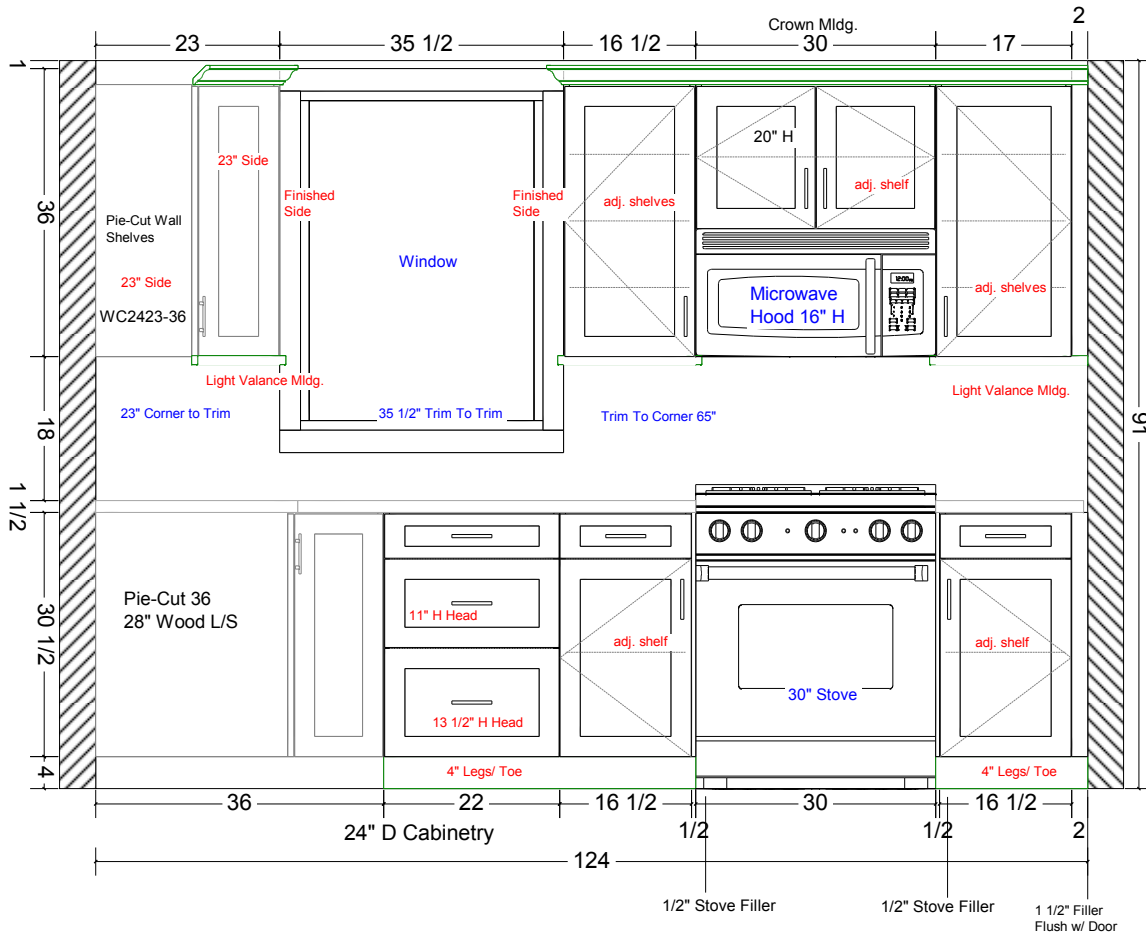

Specs: Full Overlay Frameless
 3/4" Prefinished Plywood Interiors
 Dovetail Drawers on Soft Close Slides
 Soft Close Concealed Hinges
 Door: White Oak Aurora
 Finish: Espresso 15%

Job:	Drawing Title:	10/23/2020
Montalbano	Vanity 10-22	
Thomas Charles Cabinetry		
(732)728-0074		

Specs: Full Overlay Frameless
 3/4" Prefinished Plywood Interiors
 Dovetail Drawers on Soft Close Slides
 Soft Close Concealed Hinges
 Door: 2 1/2" Crawford" L-904 Edge
 Finish: Regent Blue Colourtone

Job:	Drawing Title:	10/23/2020
Montalbano	G.H. Plan 10-22	
Kitchen 10-22		
Thomas Charles Cabinetry		
(732)728-0074		

Specs: Full Overlay Frameless
 3/4" Prefinished Plywood Interiors
 Dovetail Drawers on Soft Close Slides
 Soft Close Concealed Hinges
 Door: 2 1/2" Crawford" L-904 Edge
 Finish: Regent Blue Colourtone

Job:	Montalbano Kitchen 10-22	G.H. Sink Elevation 10-22	10/23/2020
Drawing Title:	Thomas Charles Cabinetry (732)728-0074		

Specs: Full Overlay Frameless
 3/4" Prefinished Plywood Interiors
 Dovetail Drawers on Soft Close Slides
 Soft Close Concealed Hinges
 Door: 2 1/2" Crawford" L-904 Edge
 Finish: Regent Blue Colourtone