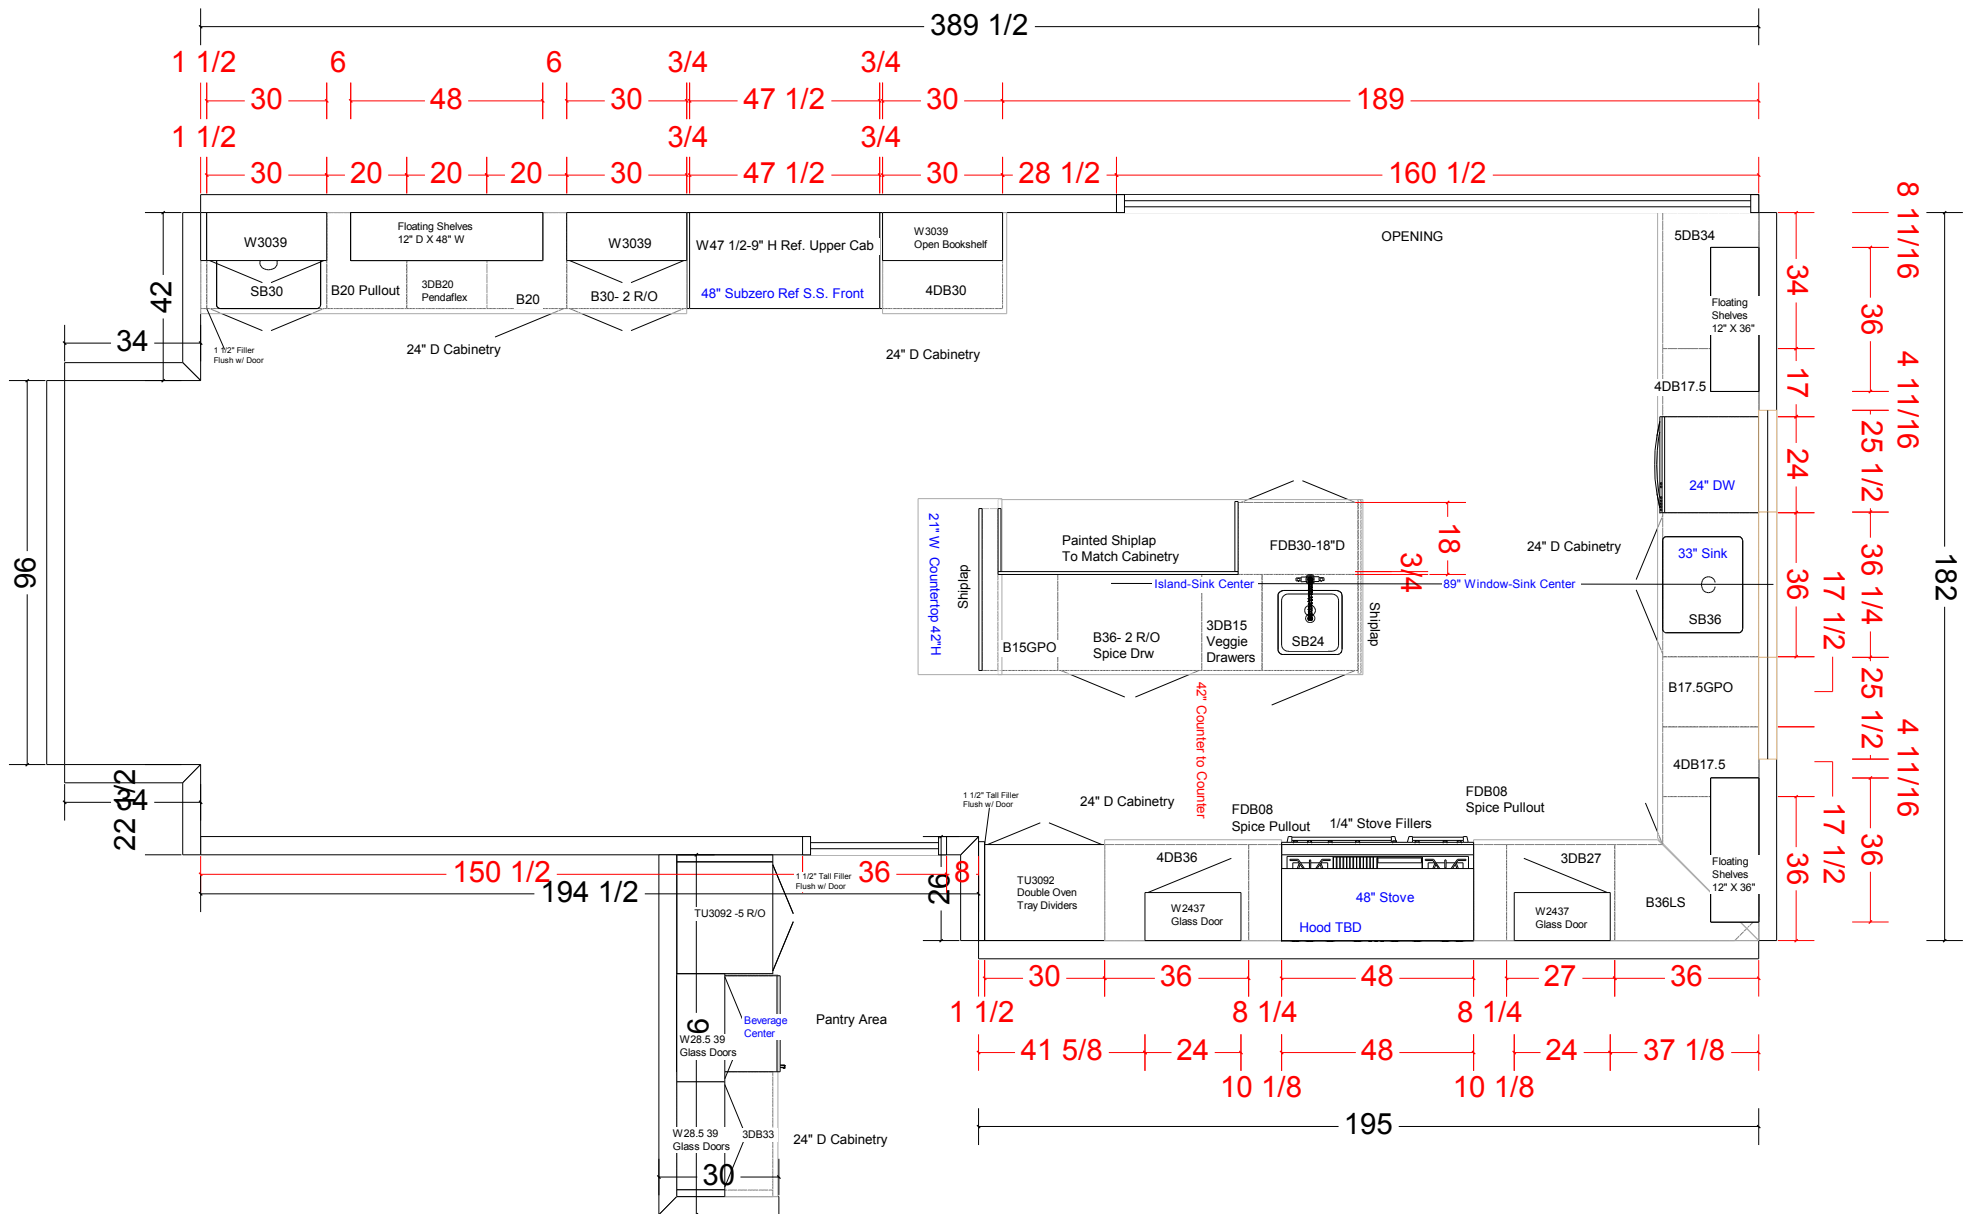

Specs: Full Overlay Frameless
3/4" Prefinished Plywood Interiors
Dovetail Drawers on Soft Close Slides
Soft Close Concealed Hinges
Door: 2 3/4" Framing Savannah L-904 Edge
Finish: Ebony Black Colourtone

Job:	Drawing Title:	10/23/2020
Montalbano Kitchen 10-22 Plan 10-22		
Thomas Charles Cabinetry (732)728-0074