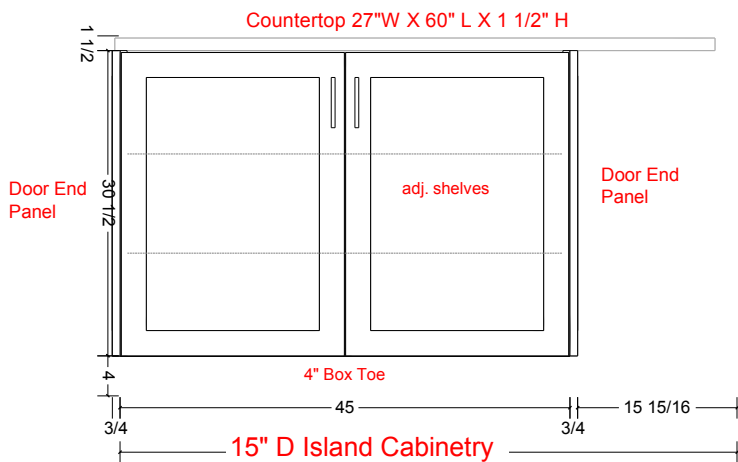

Island Facing Sink

Specs: Full Overlay Frameless
3/4" Prefinished Plywood Interiors
Dovetail Drawers on Soft Close Slides
Soft Close Concealed Hinges
Door: 2 1/2" Crawford" L-904 Edge
Finish: Regent Blue Colourtone

Job:	Montalbano Kitchen 10-22	Drawing Title:	Guest Island 10-22	10/23/2020
Thomas Charles Cabinetry				
(732)728-0074