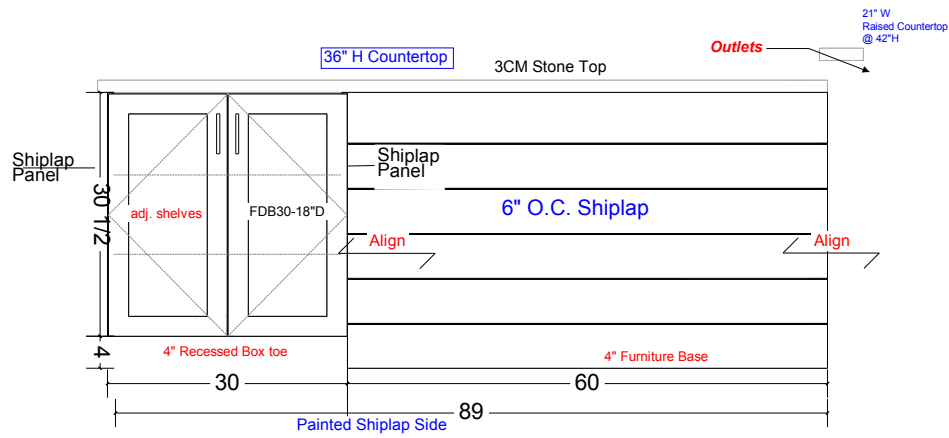

Specs: Full Overlay Frameless
3/4" Prefinished Plywood Interiors
Dovetail Drawers on Soft Close Slides
Soft Close Concealed Hinges
Door: 2 3/4" Framing Savannah L-904 edge
Finish: Ebony Black Colourtone

Job: _____ Drawing Title: _____

Montalbano 10/23/2020
Kitchen 10-22 *Island 10-22*

Thomas Charles Cabinetry
(732)728-0074