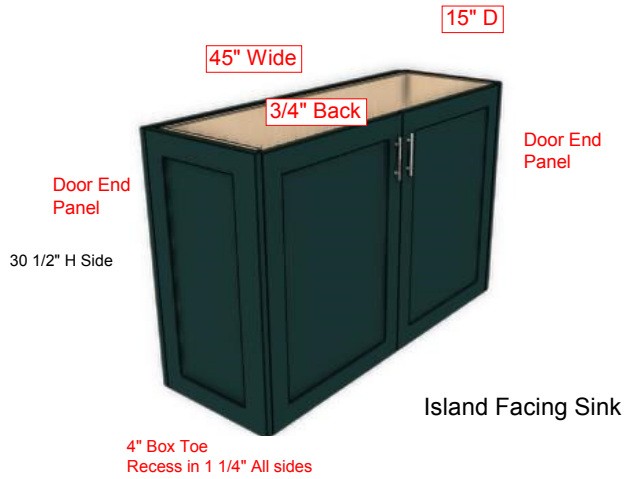

Island Facing Sink

Specs: Full Overlay Frameless
3/4" Prefinished Plywood Interiors
Dovetail Drawers on Soft Close Slides
Soft Close Concealed Hinges
Door: 2 1/2" Crawford" L-904 Edge
Finish: Regent Blue Colourtone

Job:	Montalbano Kitchen 10-22	Drawing Title:	Guest Island 10-22	10/23/2020
Thomas Charles Cabinetry				
(732)728-0074