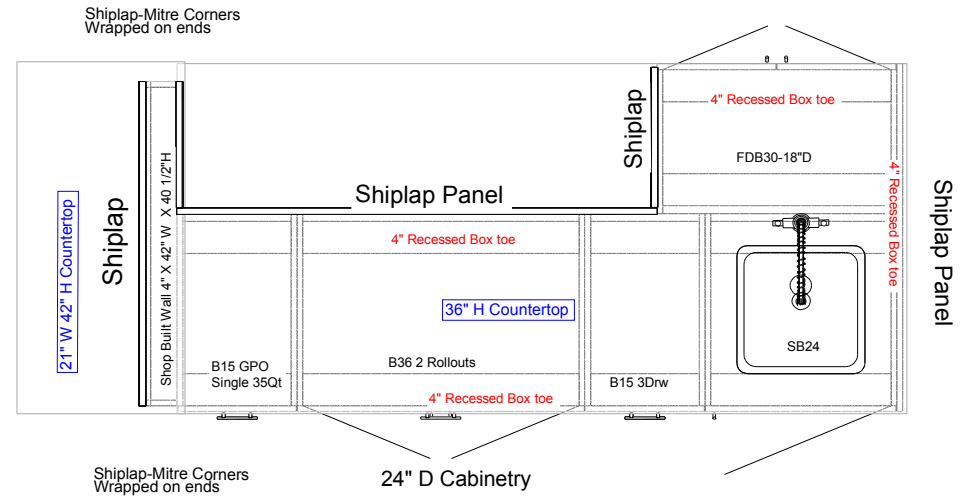

Specs: Full Overlay Frameless
3/4" Prefinished Plywood Interiors
Dovetail Drawers on Soft Close Slides
Soft Close Concealed Hinges
Door: 2 3/4" Framing Savannah L-904 edge
Finish: Ebony Black Colourtone

Job: _____ Drawing Title: _____

Montalbano 10/23/2020
Kitchen 10-22 *Island 10-22*

Thomas Charles Cabinetry
(732)728-0074