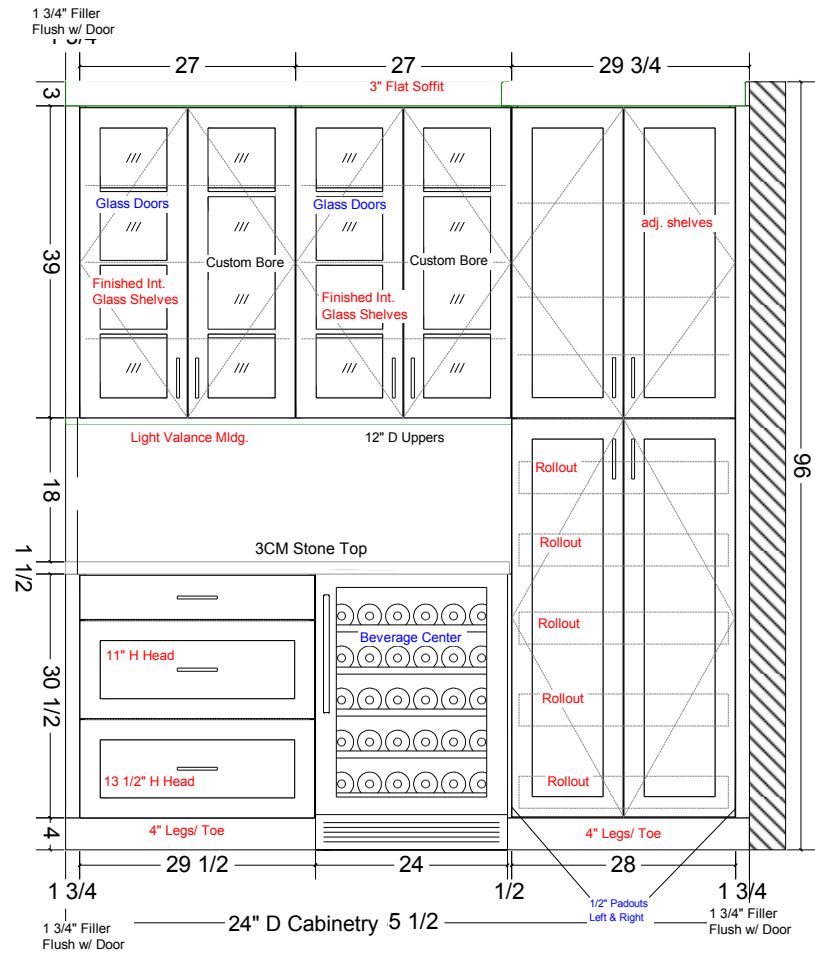

Job:	Montalbano Kitchen 10-22	Drawing Title:	Oven Elevation 10-22	10/23/2020
Thomas Charles Cabinetry				
(732)728-0074				

Specs: Full Overlay Frameless
 3/4" Prefinished Plywood Interiors
 Dovetail Drawers on Soft Close Slides
 Soft Close Concealed Hinges
 Door: 2 3/4" Framing Savannah L-904 Edge
 Finish: Ebony Black Colourtone

Job: _____ Drawing Title: _____

Montalbano Kitchen 10-22 **Fridge Elevation 10-22** **10/23/2020**

Thomas Charles Cabinetry
 (732)728-0074

No Mullions these 2 upper Cabinets
Single Pane only

Specs: Full Overlay Frameless
 3/4" Prefinished Plywood Interiors
 Dovetail Drawers on Soft Close Slides
 Soft Close Concealed Hinges
 Door: 2 3/4" Framing Savannah L-904 edge
 Finish: Ebony Black Colourtone