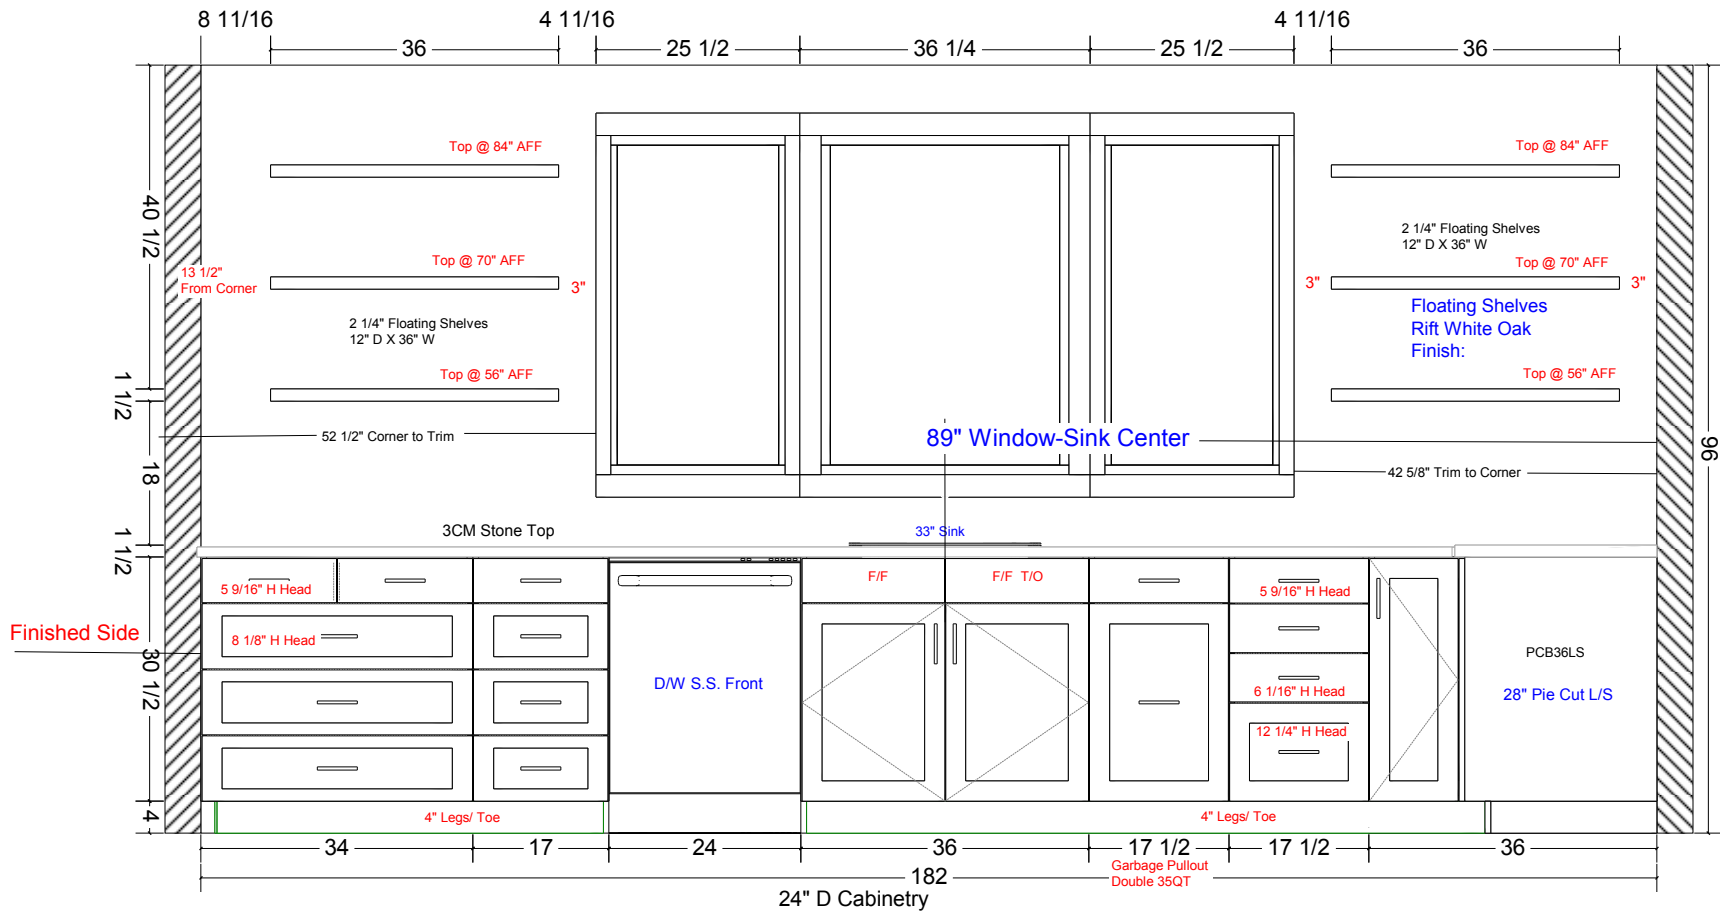

Specs: Full Overlay Frameless
3/4" Prefinished Plywood Interiors
Dovetail Drawers on Soft Close Slides
Soft Close Concealed Hinges
Door: 2 3/4" Framing Savannah L-904 Edge
Finish: Ebony Black Colourtone

Job:	Montalbano Kitchen 10-22	Drawing Title:	Sink Elevation 10-22	Date:	10/23/2020
Thomas Charles Cabinetry					
(732)728-0074