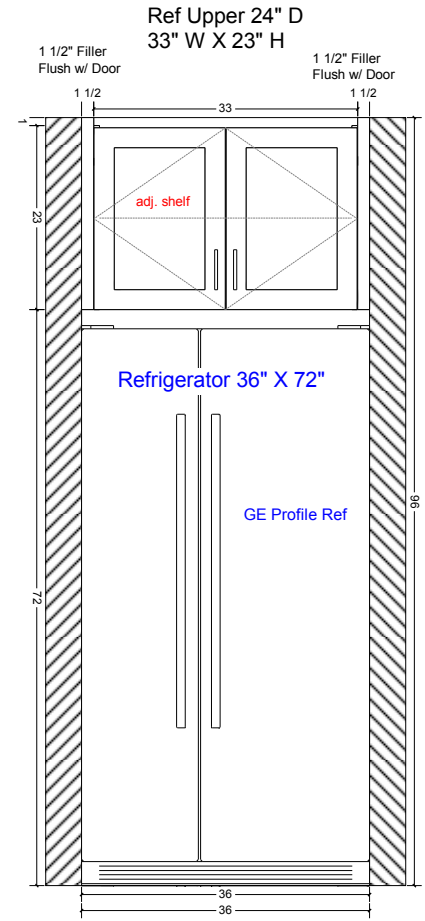

Specs: Full Overlay Frameless
3/4" Prefinished Plywood Interiors
Dovetail Drawers on Soft Close Slides
Soft Close Concealed Hinges
Door: 2 1/2" Crawford" L-904 Edge
Finish: Regent Blue Colourtone

Job:	Drawing Title:	
Montalbano	G.H. Stove Ref.	10/23/2020
Kitchen 10-22	Elevation 10-22	
Thomas Charles Cabinetry		
(732)728-0074