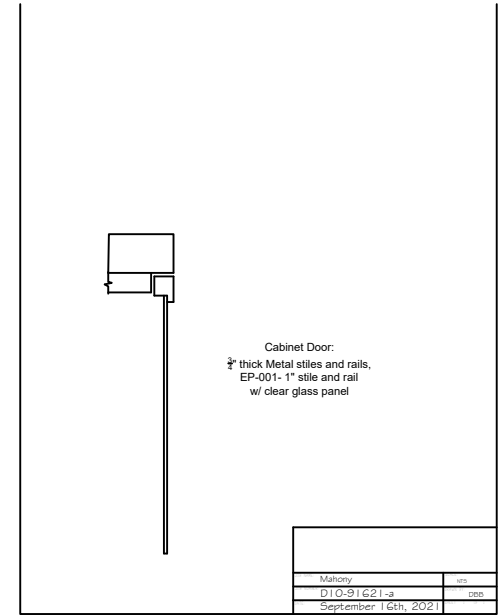

Mahony	etc
D10-91521-3	etc
September 16th, 2021