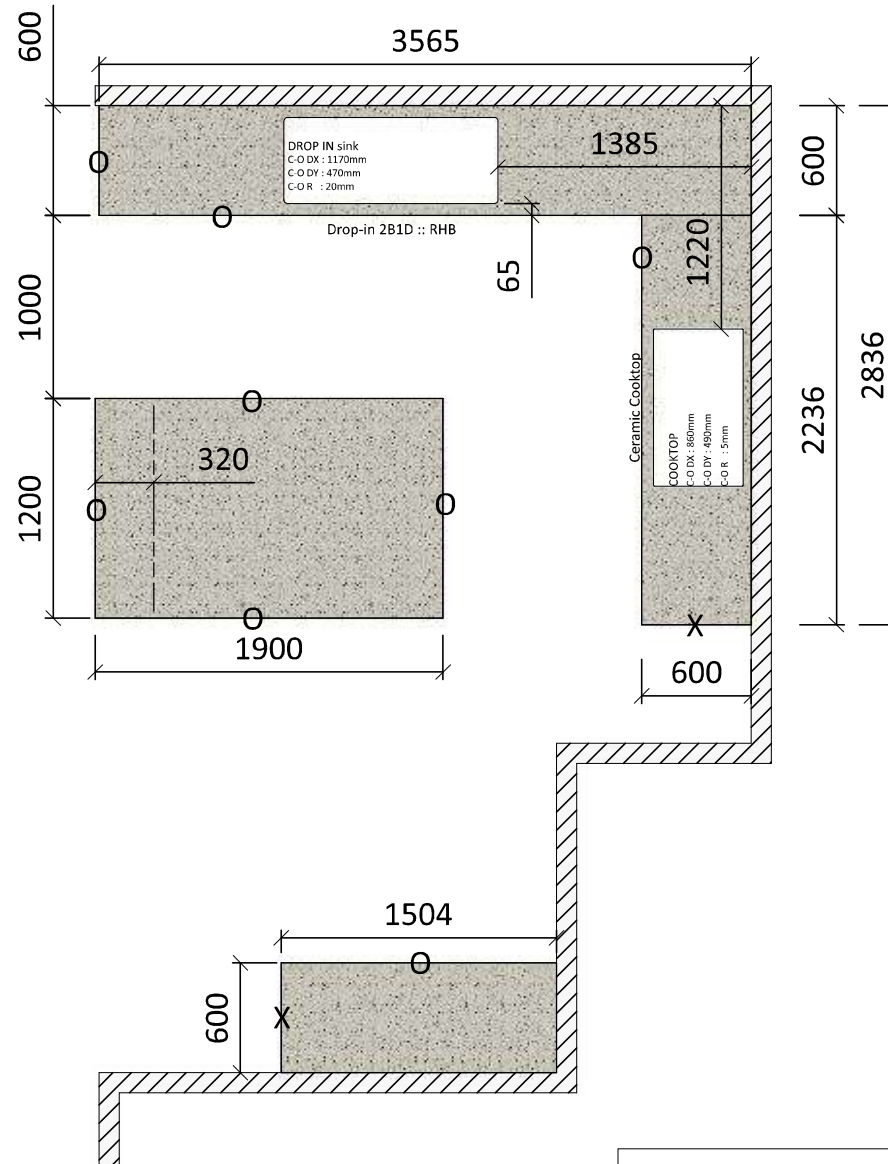

ALLISON BROOK Stone Tops
For Lazarou Joinery. Contact: Jim (02) 6342 2536
- 40mm thick
- YDL Stone 'SABIA'; polished finish
- 925mm Floor-to-Top Height
- HAS NO Waterfall Ends
- 3MM PENCIL ROUND edge profile

O = Polished Edge
x = raw edge

STONE TOPS ORDER

Quote#: 4907	BROOKS, ALLSION : KITCHEN	STONE TOPS
SystemJoinery\2023-09-26 Q4907 BROOK Allison\TopSolid Models\4907 BROOKS KITCHEN.dft		
See: Michael Lazarou	Lazarou Joinery - Design IP is company property - all rights reserved	Printed: 02/11/2023