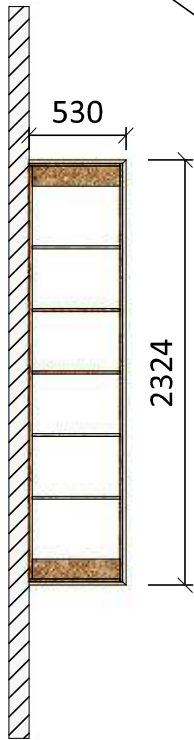

Printed: 02/11/2023

ELEVATION #1 [ALTERNATIVE VIEW]

Quote#: 4907	BROOKS, ALLSION : KITCHEN	ELEV #1 [ALT.]
SystemJoinery\2023-09-26 Q4907 BROOK Allison\TopSolid Models\4907 BROOKS KITCHEN.dft		
See: Michael Lazarou	<i>Lazarou Joinery - Design IP is company property - all rights reserved</i>	Printed: 02/11/2023

PERSPECTIVE #1

Quote#: 4907

BROOKS, ALLSION : KITCHEN

PERSPECTIVE #1

SystemJoinery\2023-09-26 Q4907 BROOK Allison\TopSolid Models\4907 BROOKS KITCHEN.dft

See: Michael Lazarou

Lazarou Joinery - Design IP is company property - all rights reserved

Printed: 02/11/2023

PERSPECTIVE #2

Quote#: 4907

BROOKS, ALLSION : KITCHEN

PERSPECTIVE #2

SystemJoinery\2023-09-26 Q4907 BROOK Allison\TopSolid Models\4907 BROOKS KITCHEN.dft

See: Michael Lazarou

Lazarou Joinery - Design IP is company property - all rights reserved

Printed: 02/11/2023

THIS LOCATION IS IMPORTANT!!

ALISON BROOK LAUNDRY Painted Kicks
 - 120+5=125mmmm Kicker Height
 - 16mm Packing Height

Kick Style : PAINTED
 Colour / Finish : Classic White / satin
 Floor Covering : Tiles
 Existing Footprint? :
 Seperate Faces? : HAS NO SEPERATE FACES