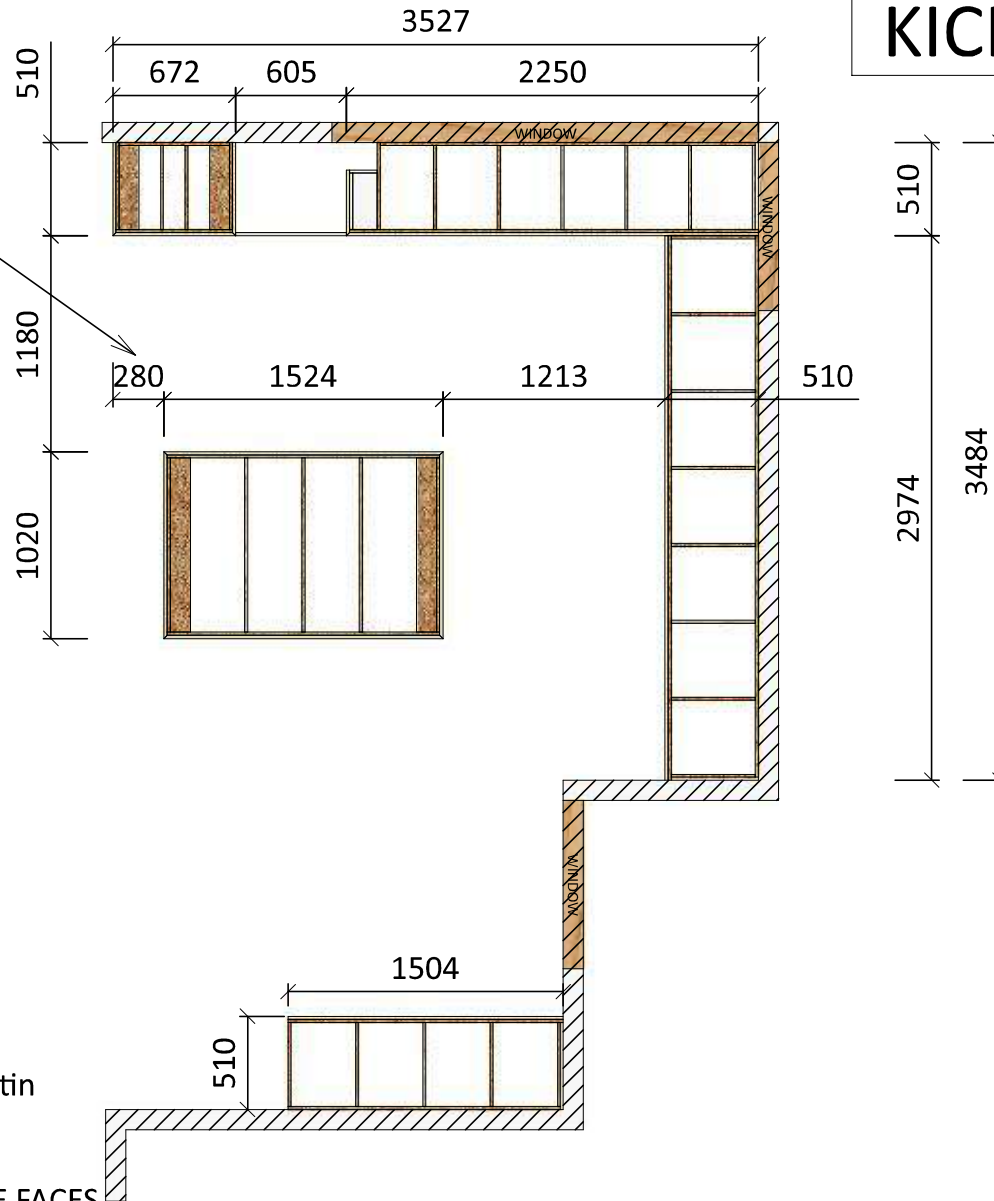

Printed: 02/11/2023

PERSPECTIVE #2

Quote#: 4907

BROOKS, ALLSION : KITCHEN

PERSPECTIVE #2

SystemJoinery\2023-09-26 Q4907 BROOK Allison\TopSolid Models\4907 BROOKS KITCHEN.dft

See: Michael Lazarou

Lazarou Joinery - Design IP is company property - all rights reserved

Printed: 02/11/2023

THIS LOCATION IS IMPORTANT!!

ALISON BROOK LAUNDRY Painted Kicks
 - 120+5=125mmmm Kicker Height
 - 16mm Packing Height

Kick Style : PAINTED
 Colour / Finish : Classic White / satin
 Floor Covering : Tiles
 Existing Footprint? :
 Seperate Faces? : HAS NO SEPERATE FACES