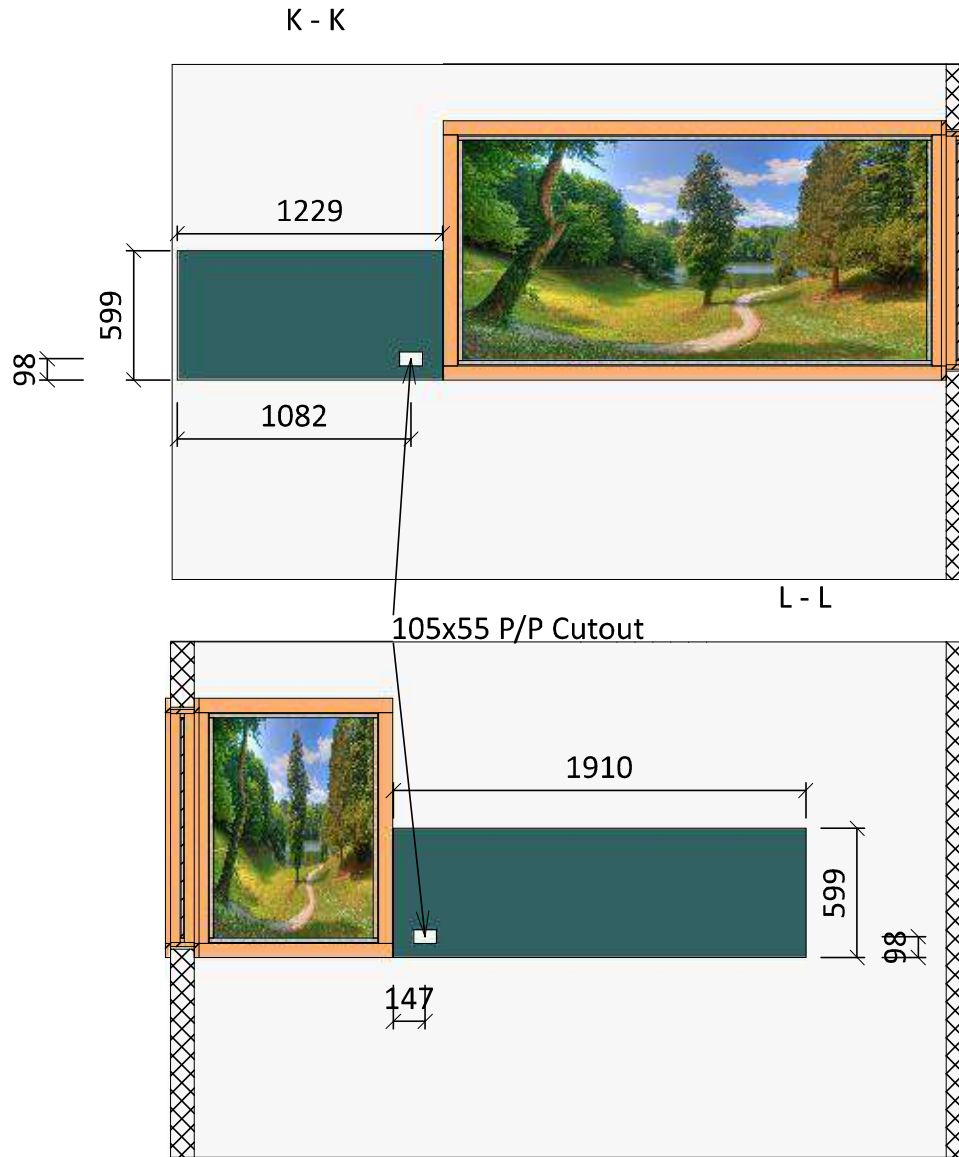

GLASS SPLASH ORDER

6mm STARFIRE
POLISHED ALL ROUND
Toughened ****NO STAMP****
Glass splashbacks
Painted in
"RAW FRENZY" PDGM051
by Highland Glass

Quote#: 4907

BROOKS, ALLSION : KITCHEN

ACRYLIC TOPS

SystemJoinery\2023-09-26 Q4907 BROOK Allison\TopSolid Models\4907 BROOKS KITCHEN.dft

See: Michael Lazarou

Lazarou Joinery - Design IP is company property - all rights reserved

Printed: 02/11/2023