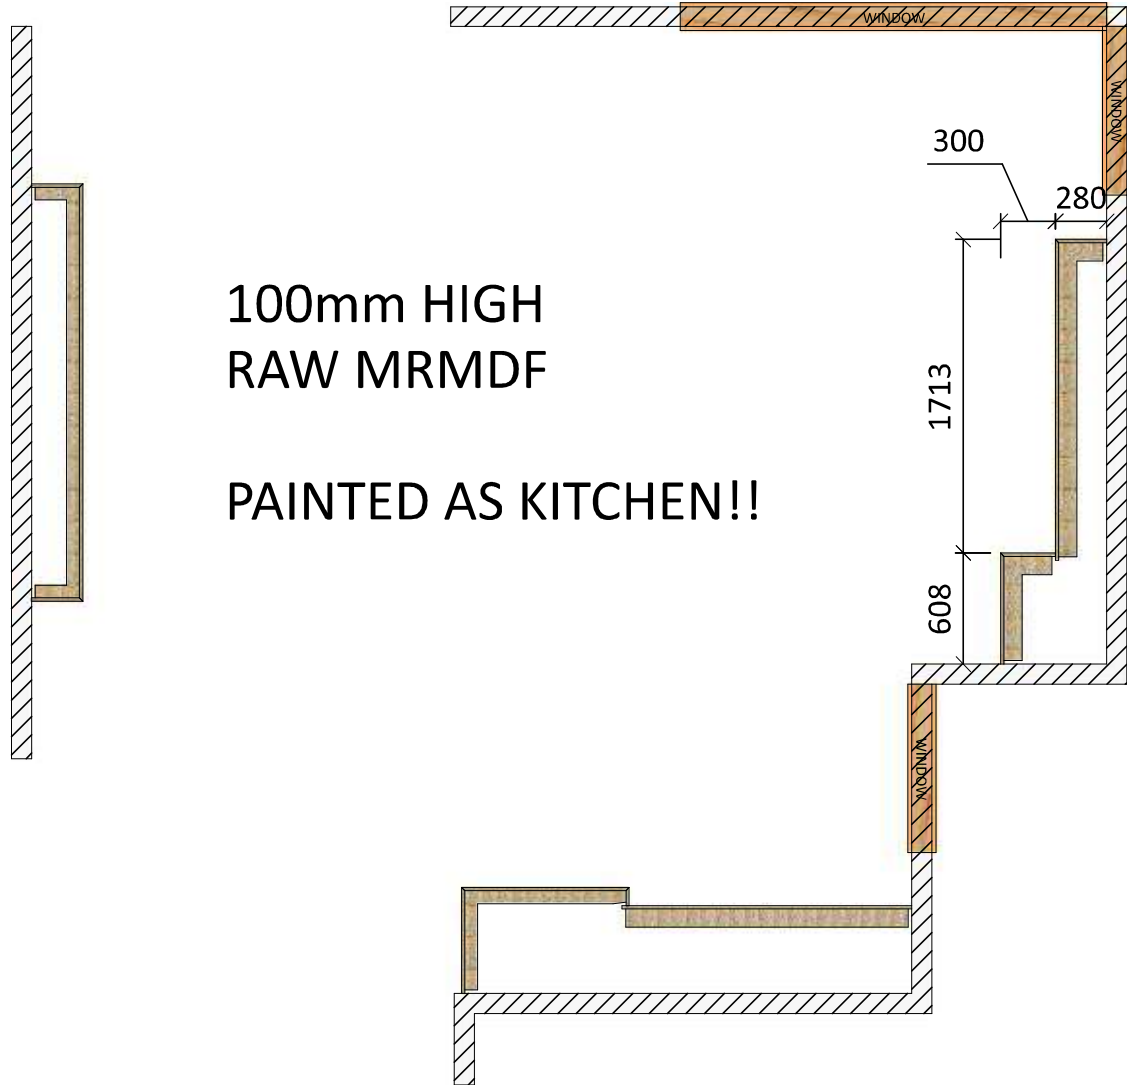

BULKHEADS INSTALL PLAN

Quote#: 4907

BROOKS, ALLSION : KITCHEN

BULKS INSTALL

SystemJoinery\2023-09-26 Q4907 BROOK Allison\TopSolid Models\4907 BROOKS KITCHEN.dft

See: Michael Lazarou

Lazarou Joinery - Design IP is company property - all rights reserved

Printed: 02/11/2023