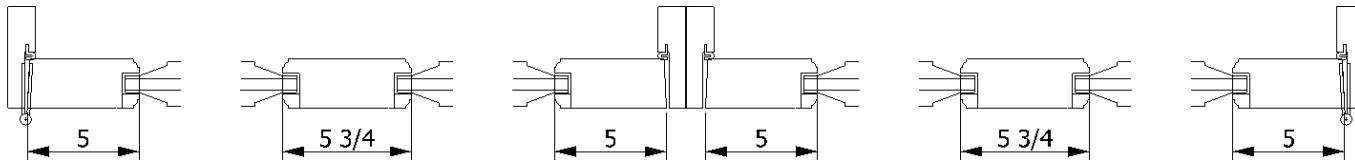

Wally Bergen / WB SysTech

+1 (706) 621-2106

<https://www.wbsystech.com>

Powered by EZ-WinDoor

**Approval Drawing**

Project Name: Entry Doors

Project #: 0022

Unit #: 03 Qty: 2