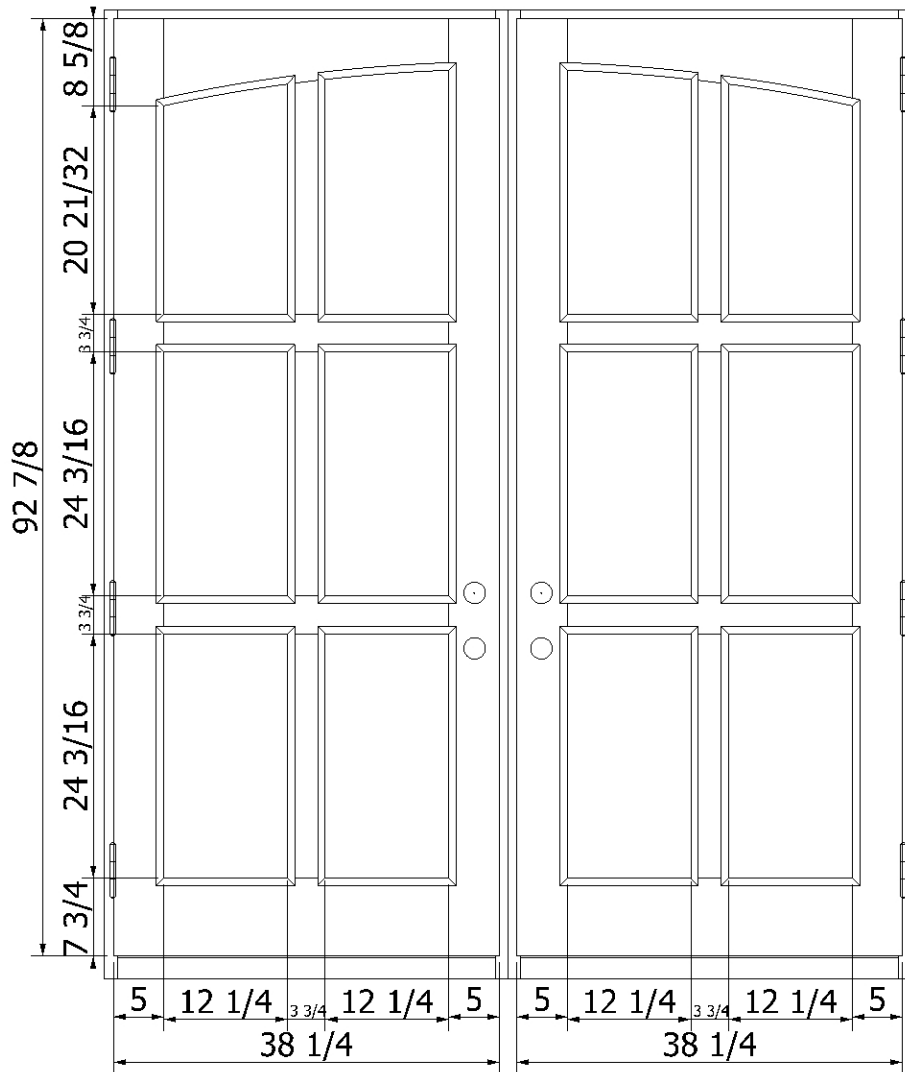

Approval Drawing

Project Name: Entry Doors

Project #: 0022

Page: 2/3

Unit #: 02 Qty: 2

11/08/2017

Wally Bergen / WB SysTech

+1 (706) 621-2106

<https://www.wbsystech.com>

Powered by EZ-WinDoor