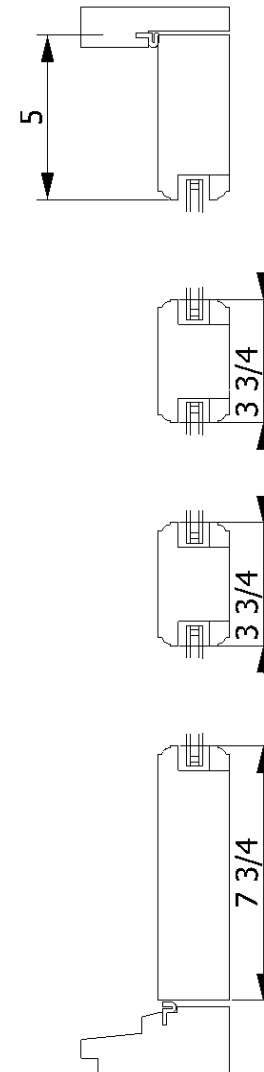

**Approval Drawing**

Project Name: Entry Doors

Project #: 0022

Page: 1/3

Unit #: 01 Qty: 1

11/08/2017

Wally Bergen / WB SysTech

+1 (706) 621-2106

<https://www.wbsystech.com>

Powered by EZ-WinDoor

**Approval Drawing**

Project Name: Entry Doors

Project #: 0022

Page: 2/3

Unit #: 02 Qty: 2

11/08/2017