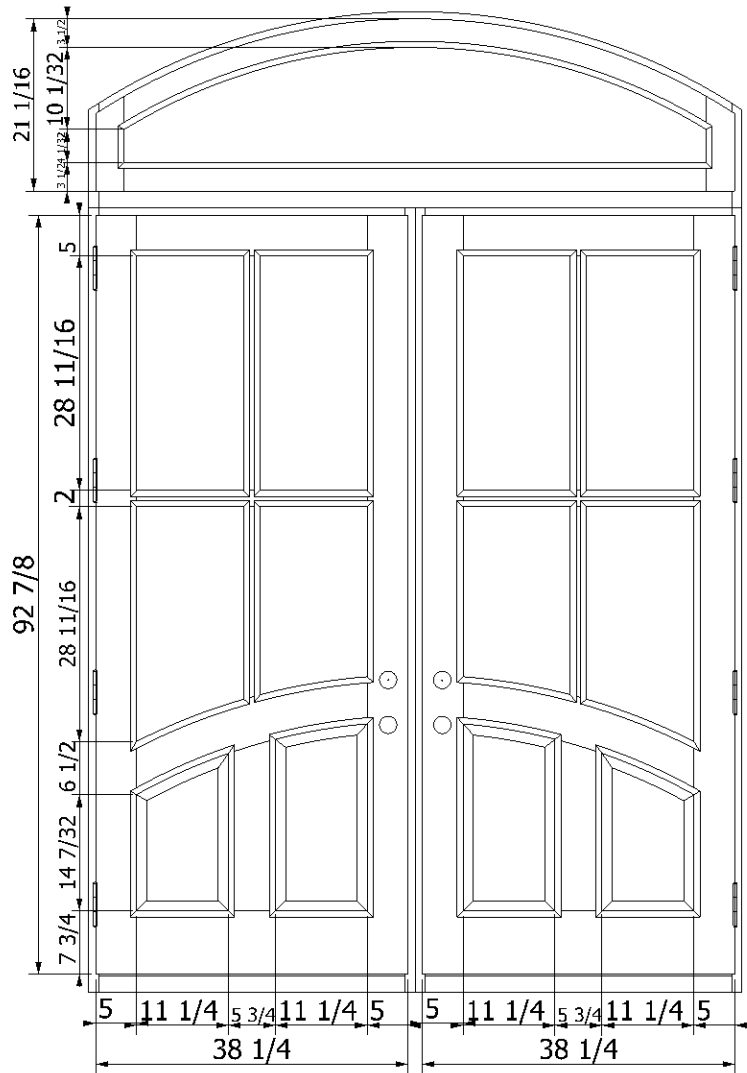

Approval Drawing

Project Name: Entry Doors

Project #: 0022

Unit #: 03 Qty: 2

Wally Bergen / WB SysTech

+1 (706) 621-2106

<https://www.wbsystech.com>

Powered by EZ-WinDoor

Page: 3/3

11/08/2017