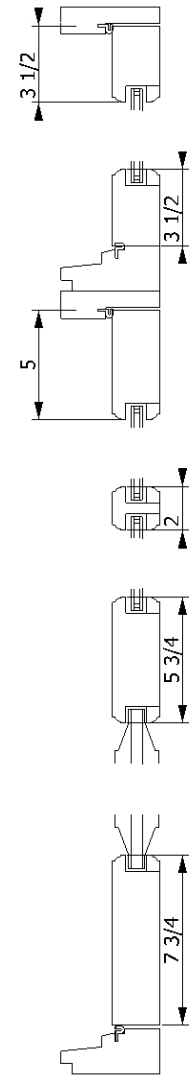

**Approval Drawing**

Project Name: Entry Doors

Project #: 0022

Page: 1/3

Unit #: 01 Qty: 1

11/08/2017

Wally Bergen / WB SysTech

+1 (706) 621-2106

<https://www.wbsystech.com>

Powered by EZ-WinDoor

**Approval Drawing**

Project Name: Entry Doors

Project #: 0022

Page: 2/3

Unit #: 02 Qty: 2

11/08/2017

Wally Bergen / WB SysTech

+1 (706) 621-2106

<https://www.wbsystech.com>

Powered by EZ-WinDoor

**Approval Drawing**

Project Name: Entry Doors

Project #: 0022

Unit #: 03 Qty: 2