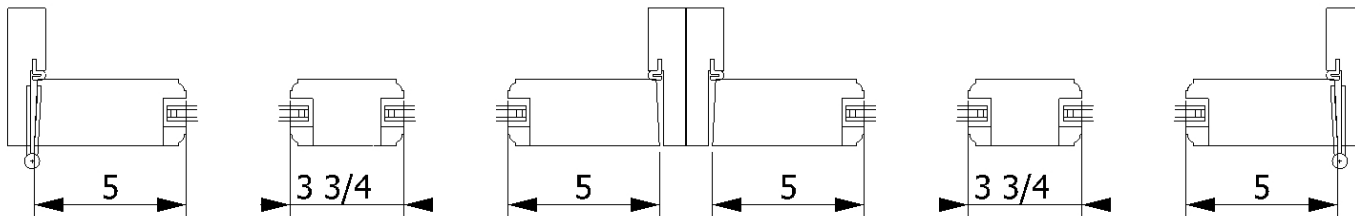

Approval Drawing

Project Name: Entry Doors

Project #: 0022

Page: 2/3

Unit #: 02 Qty: 2

11/08/2017

Wally Bergen / WB SysTech

+1 (706) 621-2106

<https://www.wbsystech.com>

Powered by EZ-WinDoor