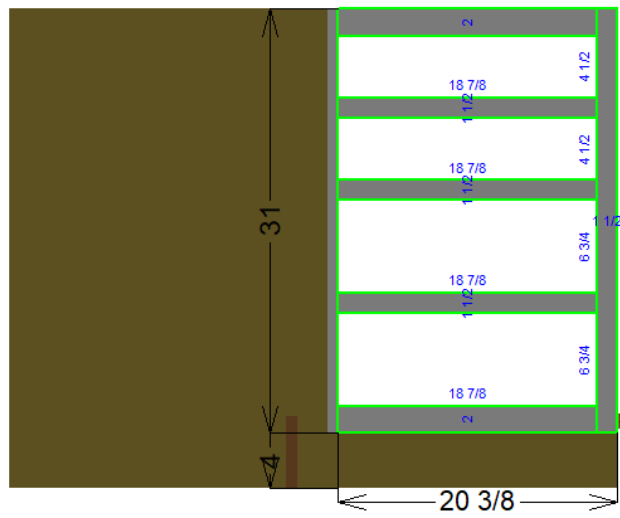

Cabinet#1 90 Base Corner - Side 3 (Face)

This cabinet prep drawers for Blum Movento Tandem 27"
runners
769.6860S